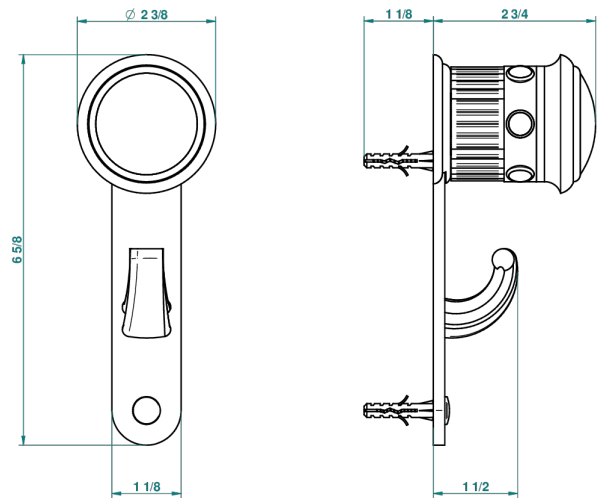

TROCADERO MALACHITE

U7A-508

Robe hook single small

THG®
PARIS

38541

14/06/2010

CHARACTERISTIC

- Trocadéro Malachite
- Robe hook single small

AVAILABLE FINITIONS

Black ceram - D30
Blush PVD - H62
Brass color PVD - H49
Brown bronze color PVD - F33
Chrome polished - A02
Chrome polished / gold polished - G02

Gold color PVD - H52
Gold mat - F07
Gold polished - F01
Graphite PVD - H64
Matt Umber PVD - H67
Matt blush PVD - H60

Matt brass color PVD - H50
Matt brown bronze color PVD - F34
Matt chrome (American satin) - C02
Matt gold color PVD - H53
Matt graphite PVD - H65
Matt nickel (American satin) - C01

Matt nickel color PVD - H56
Nickel antique / Sovereign - H28
Nickel color PVD - H55
Nickel polished - B01
Soft gold - F30
Soft matt gold - F31

Umber PVD - H66