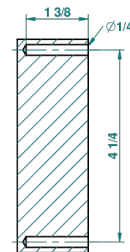

TROCADERO MALACHITE

U7A-508

Robe hook single small

THG®
PARIS

38541

14/06/2010

CHARACTERISTIC

- Trocadéro Malachite
- Robe hook single small

AVAILABLE FINITIONS

Black ceram - D30
Blush PVD - H62
Brass color PVD - H49
Brown bronze color PVD - F33
Chrome polished - A02
Chrome polished / gold polished - G02

Gold color PVD - H52
Gold mat - F07
Gold polished - F01
Graphite PVD - H64
Matt Umber PVD - H67
Matt blush PVD - H60

Matt brass color PVD - H50
Matt brown bronze color PVD - F34
Matt chrome (American satin) - C02
Matt gold color PVD - H53
Matt graphite PVD - H65
Matt nickel (American satin) - C01

Matt nickel color PVD - H56
Nickel antique / Sovereign - H28
Nickel color PVD - H55
Nickel polished - B01
Soft gold - F30
Soft matt gold - F31

Umber PVD - H66