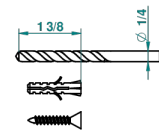

TROCADERO MALACHITE

U7A-508

Robe hook single small

THG®
PARIS

38541

14/06/2010

CHARACTERISTIC

- Trocadéro Malachite
- Robe hook single small

AVAILABLE FINITIONS

Black ceram - D30
Blush PVD - H62
Brass color PVD - H49
Brown bronze color PVD - F33
Chrome polished - A02
Chrome polished / gold polished - G02

Gold color PVD - H52
Gold mat - F07
Gold polished - F01
Graphite PVD - H64
Matt Umber PVD - H67
Matt blush PVD - H60

Matt brass color PVD - H50
Matt brown bronze color PVD - F34
Matt chrome (American satin) - C02
Matt gold color PVD - H53
Matt graphite PVD - H65
Matt nickel (American satin) - C01

Matt nickel color PVD - H56
Nickel antique / Sovereign - H28
Nickel color PVD - H55
Nickel polished - B01
Soft gold - F30
Soft matt gold - F31

Umber PVD - H66