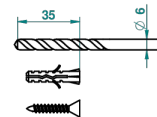

TROCADERO MALACHITE

U7A-508

Single robe hook

THG®
PARIS

38541

14/06/2010

CHARACTERISTIC

- Trocadéro Malachite
- Single robe hook

AVAILABLE FINITIONS

Antique nickel - H28
Black ceram - D30
Blush PVD - H62
Brass color PVD - H49
Brown bronze color PVD - F33
Gold color PVD - H52

Graphite PVD - H64
Matt Umber PVD - H67
Matt blush PVD - H60
Matt brass color PVD - H50
Matt brown bronze color PVD - F34
Matt chrome - C02

Matt gold - F07
Matt gold color PVD - H53
Matt graphite PVD - H65
Matt nickel (color finish) - C01
Matt nickel color PVD - H56
Nickel color PVD - H55

Polished chrome (color finish) - A02
Polished chrome / Polished gold (color finish) - G02
Polished gold (color finish) - F01
Polished nickel - B01
Soft gold - F30
Soft matt gold - F31
Umber PVD - H66