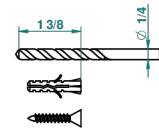

TROCADERO MALACHITE

U7A-508

Single robe hook

THG®
PARIS

38541

14/06/2010

CHARACTERISTIC

- Trocadéro Malachite
- Single robe hook

AVAILABLE FINITIONS

Antique nickel - H28
Black ceram - D30
Blush PVD - H62
Brass color PVD - H49
Brown bronze color PVD - F33
Gold color PVD - H52

Graphite PVD - H64
Matt Umber PVD - H67
Matt blush PVD - H60
Matt brass color PVD - H50
Matt brown bronze color PVD - F34
Matt chrome - C02

Matt gold - F07
Matt gold color PVD - H53
Matt graphite PVD - H65
Matt nickel (color finish) - C01
Matt nickel color PVD - H56
Nickel color PVD - H55

Polished chrome (color finish) - A02
Polished chrome / Polished gold (color finish) - G02
Polished gold (color finish) - F01
Polished nickel - B01
Soft gold - F30
Soft matt gold - F31
Umber PVD - H66