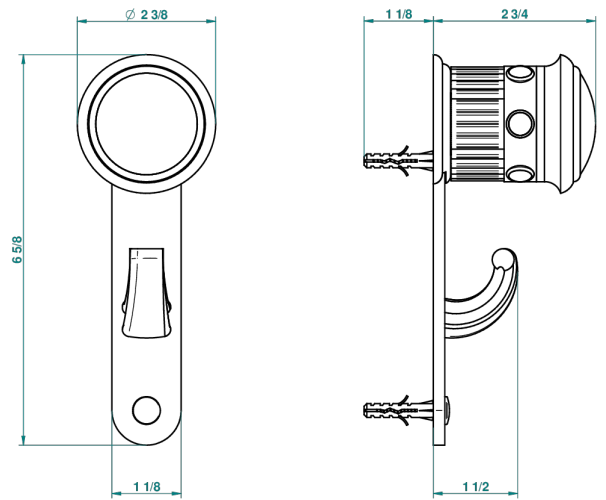

TROCADERO MALACHITE

U7A-508

Single robe hook

THG®
PARIS

38541

14/06/2010

CHARACTERISTIC

- Trocadéro Malachite
- Single robe hook

AVAILABLE FINITIONS

Antique nickel - H28
Black ceram - D30
Blush PVD - H62
Brass color PVD - H49
Brown bronze color PVD - F33
Gold color PVD - H52

Graphite PVD - H64
Matt Umber PVD - H67
Matt blush PVD - H60
Matt brass color PVD - H50
Matt brown bronze color PVD - F34
Matt chrome - C02

Matt gold - F07
Matt gold color PVD - H53
Matt graphite PVD - H65
Matt nickel (color finish) - C01
Matt nickel color PVD - H56
Nickel color PVD - H55

Polished chrome (color finish) - A02
Polished chrome / Polished gold (color finish) - G02
Polished gold (color finish) - F01
Polished nickel - B01
Soft gold - F30
Soft matt gold - F31
Umber PVD - H66