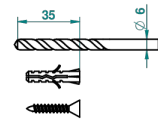

TROCADERO MALACHITE

U7A-508

Single robe hook

THG®
PARIS

38541

14/06/2010

CHARACTERISTIC

- Trocadéro Malachite
- Single robe hook

AVAILABLE FINITIONS

Antique nickel - H28
Black ceram - D30
Blush PVD - H62
Brass color PVD - H49
Brown bronze color PVD - F33
Gold color PVD - H52

Graphite PVD - H64
Matt Umber PVD - H67
Matt blush PVD - H60
Matt brass color PVD - H50
Matt brown bronze color PVD - F34
Matt chrome - C02

Matt gold - F07
Matt gold color PVD - H53
Matt graphite PVD - H65
Matt nickel (color finish) - C01
Matt nickel color PVD - H56
Nickel color PVD - H55

Polished chrome (color finish) - A02
Polished chrome / Polished gold (color finish) - G02
Polished gold (color finish) - F01
Polished nickel - B01
Soft gold - F30
Soft matt gold - F31
Umber PVD - H66