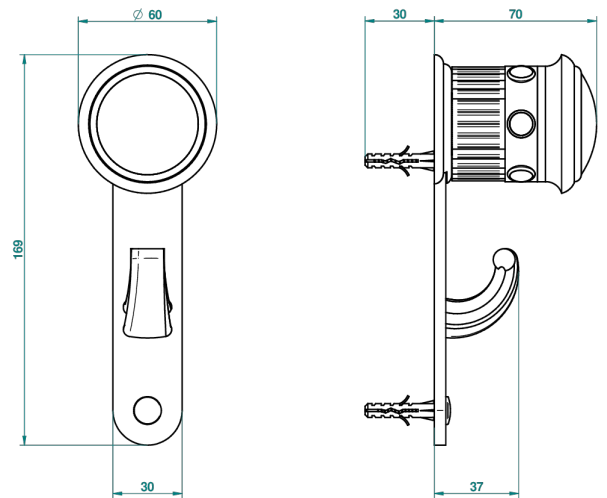

TROCADERO MALACHITE

U7A-508

Single robe hook

THG®
PARIS

38541

14/06/2010

CHARACTERISTIC

- Trocadéro Malachite
- Single robe hook

AVAILABLE FINITIONS

Antique nickel - H28
Black ceram - D30
Blush PVD - H62
Brass color PVD - H49
Brown bronze color PVD - F33
Gold color PVD - H52

Graphite PVD - H64
Matt Umber PVD - H67
Matt blush PVD - H60
Matt brass color PVD - H50
Matt brown bronze color PVD - F34
Matt chrome - C02

Matt gold - F07
Matt gold color PVD - H53
Matt graphite PVD - H65
Matt nickel (color finish) - C01
Matt nickel color PVD - H56
Nickel color PVD - H55

Polished chrome (color finish) - A02
Polished chrome / Polished gold (color finish) - G02
Polished gold (color finish) - F01
Polished nickel - B01
Soft gold - F30
Soft matt gold - F31
Umber PVD - H66