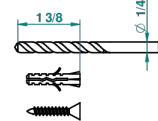

TROCADERO MALACHITE

U7A-508

Single robe hook

THG®
PARIS

38541

14/06/2010

CHARACTERISTIC

- Trocadéro Malachite
- Single robe hook

AVAILABLE FINITIONS

Antique nickel - H28
Black ceram - D30
Blush PVD - H62
Brass color PVD - H49
Brown bronze color PVD - F33
Gold color PVD - H52

Graphite PVD - H64
Matt Umber PVD - H67
Matt blush PVD - H60
Matt brass color PVD - H50
Matt brown bronze color PVD - F34
Matt chrome - C02

Matt gold - F07
Matt gold color PVD - H53
Matt graphite PVD - H65
Matt nickel (color finish) - C01
Matt nickel color PVD - H56
Nickel color PVD - H55

Polished chrome (color finish) - A02
Polished chrome / Polished gold (color finish) - G02
Polished gold (color finish) - F01
Polished nickel - B01
Soft gold - F30
Soft matt gold - F31
Umber PVD - H66