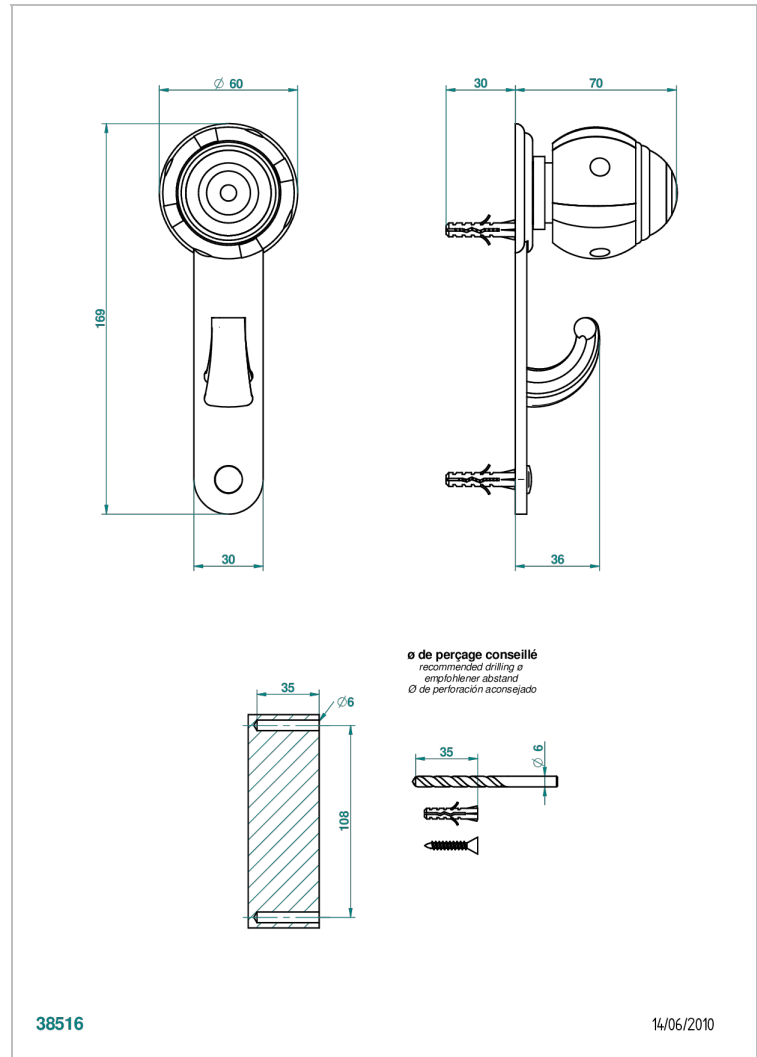

ITHAQUE PLATINUM DECOR

A7B-508

Single robe hook

THG[®]
PARIS

CHARACTERISTIC

- Ithaque Platinum decor
- Single robe hook

AVAILABLE FINITIONS

Antique nickel - H28
Black ceram - D30
Blush PVD - H62
Brass color PVD - H49
Brown bronze color PVD - F33
Gold color PVD - H52