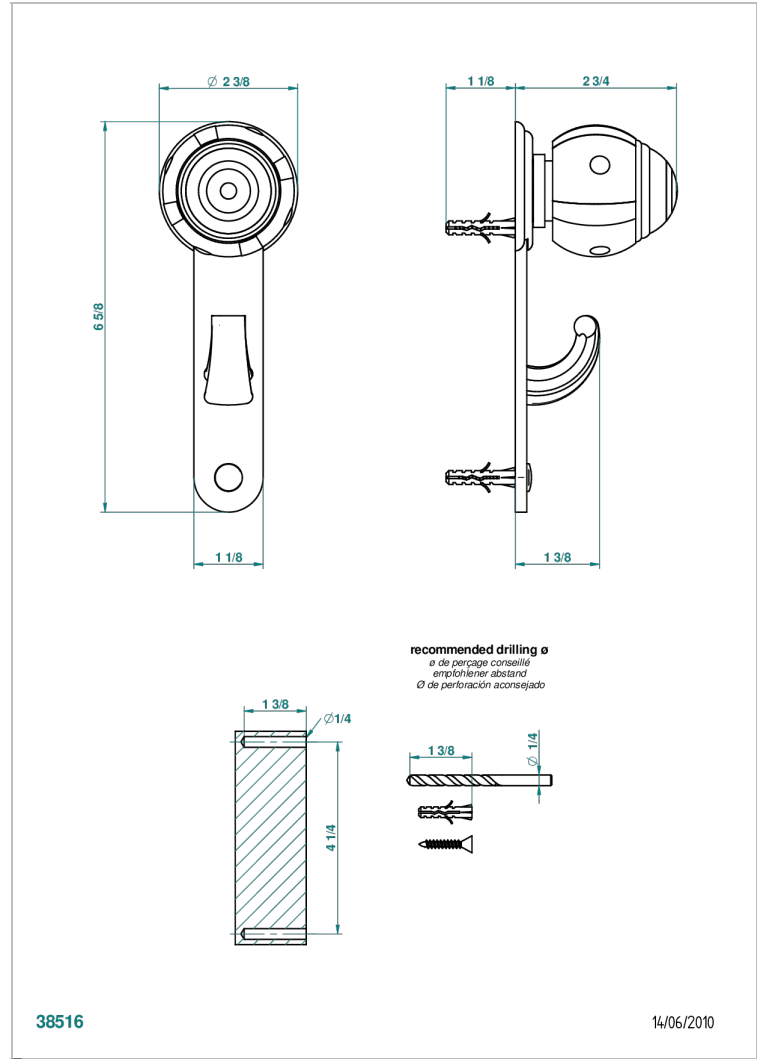

ITHAQUE PLATINUM DECOR

A7B-508

Single robe hook

THG[®]
PARIS

CHARACTERISTIC

- Ithaque Platinum decor
- Single robe hook

AVAILABLE FINITIONS

Antique nickel - H28
Black ceram - D30
Blush PVD - H62
Brass color PVD - H49
Brown bronze color PVD - F33
Gold color PVD - H52

Nickel color PVD - H55
Polished chrome (color finish) - A02
Polished chrome / Polished gold (color finish) - G02
Polished gold (color finish) - F01
Polished nickel - B01
Soft gold - F30

Soft matt gold - F31
Umber PVD - H66
Varnished matt antique red copper (color finish) - H07