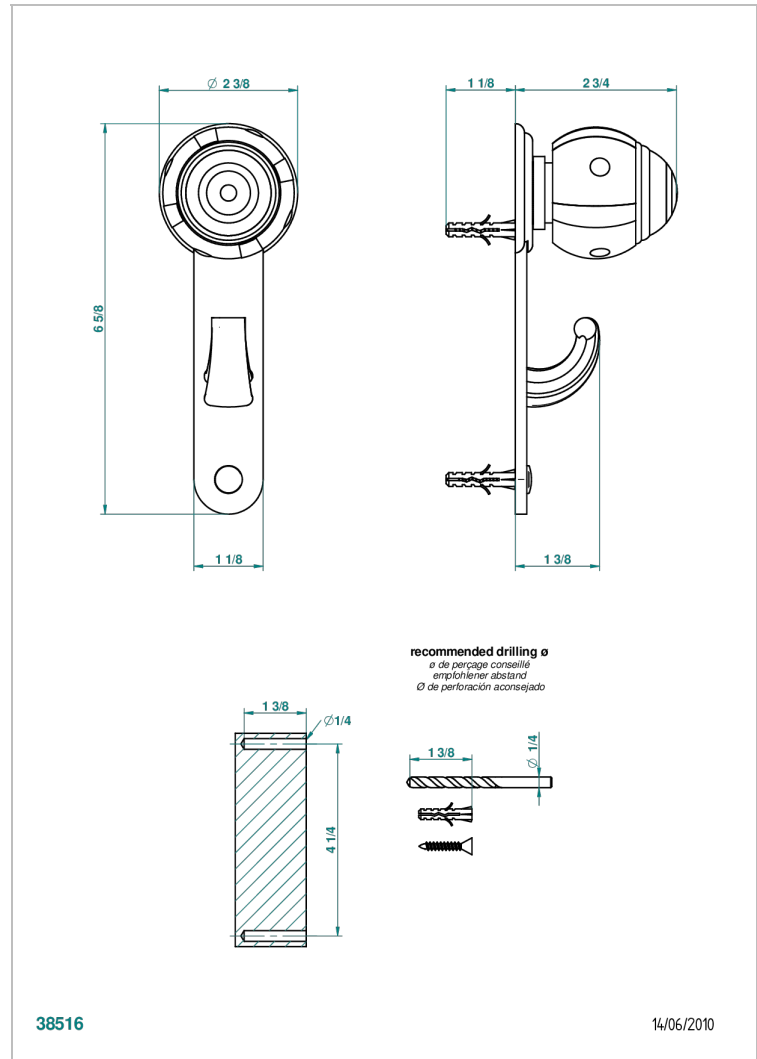

ITHAQUE PLATINUM DECOR

A7B-508

Single robe hook

THG[®]
PARIS

CHARACTERISTIC

- Ithaque Platinum decor
- Single robe hook

AVAILABLE FINITIONS

Antique nickel - H28
Black ceram - D30
Blush PVD - H62
Brass color PVD - H49
Brown bronze color PVD - F33
Gold color PVD - H52