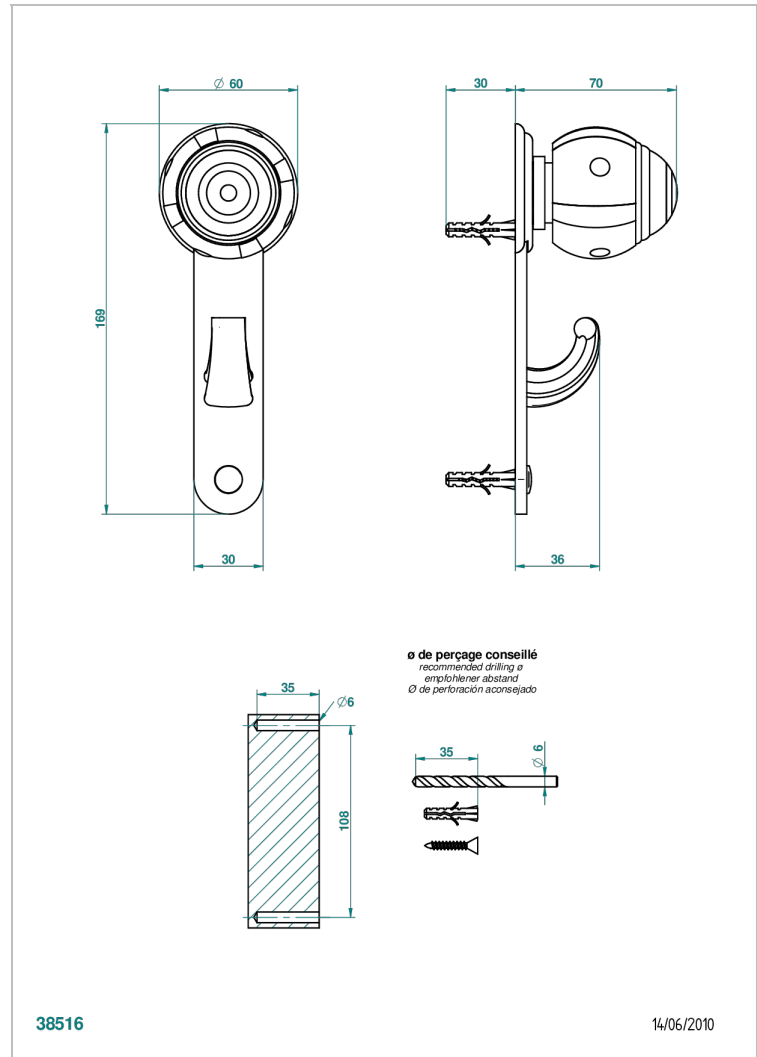

# ITHAQUE PLATINUM DECOR

A7B-508

Single robe hook

THG<sup>®</sup>  
PARIS

## CHARACTERISTIC

- Ithaque Platinum decor
- Single robe hook