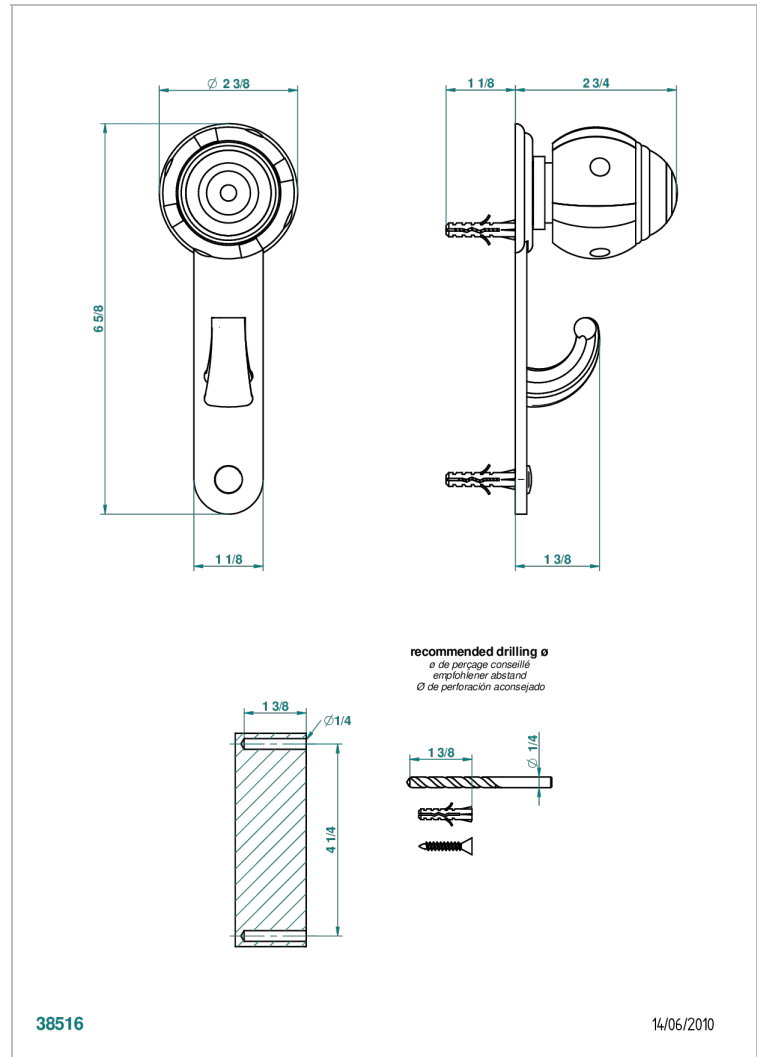

ITHAQUE PLATINUM DECOR

A7B-508

Single robe hook

THG[®]
PARIS

CHARACTERISTIC

- Ithaque Platinum decor
- Single robe hook

AVAILABLE FINITIONS

Antique nickel - H28
Black ceram - D30
Blush PVD - H62
Brass color PVD - H49
Brown bronze color PVD - F33
Gold color PVD - H52

Nickel color PVD - H55
Polished chrome (color finish) - A02
Polished chrome / Polished gold (color finish) - G02
Polished gold (color finish) - F01
Polished nickel - B01
Soft gold - F30

Soft matt gold - F31
Umber PVD - H66
Varnished matt antique red copper (color finish) - H07