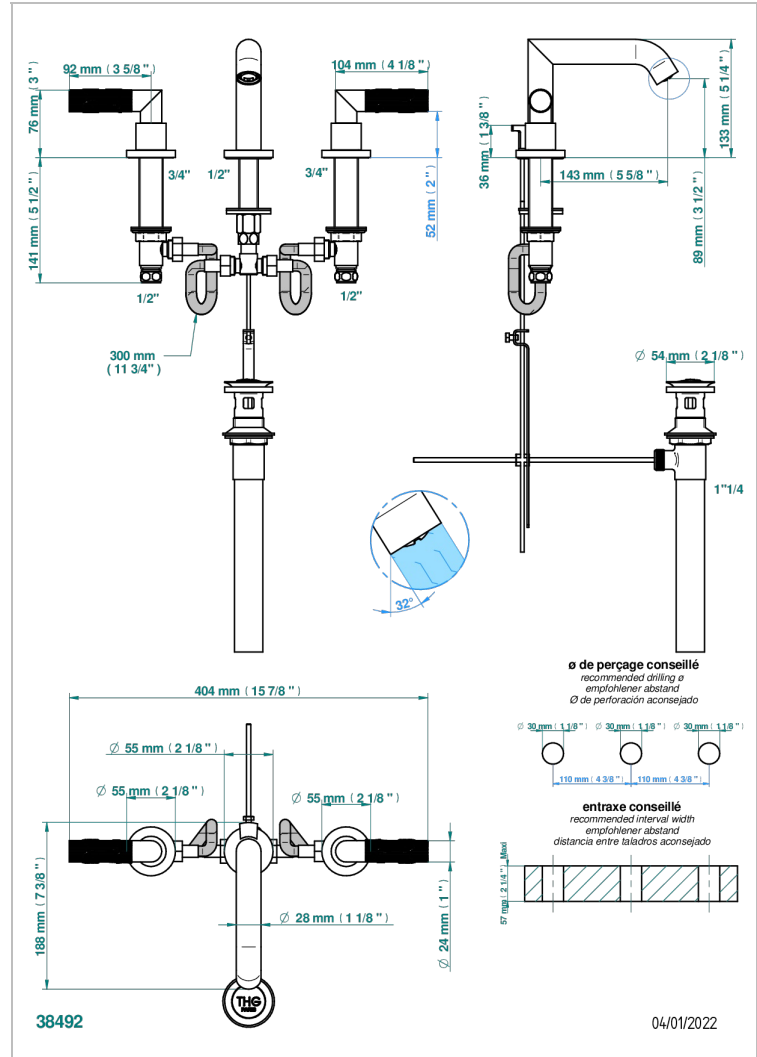

# BAMBOU AMBER CRYSTAL

A34-151M/US

Widespread lavatory set with drain for 1 1/4" + countertop

## CHARACTERISTIC

- BamboU Amber crystal
- Widespread lavatory set with drain for 1 1/4" + countertop

## TECHNICAL SPECS

- Reconnamé : 3 bars (max. 5 bars) - Advised : 43,5 psi (max. 72 psi)
- 5,7 l/min à 3 bars (1.5 gpm at 43.5 psi)