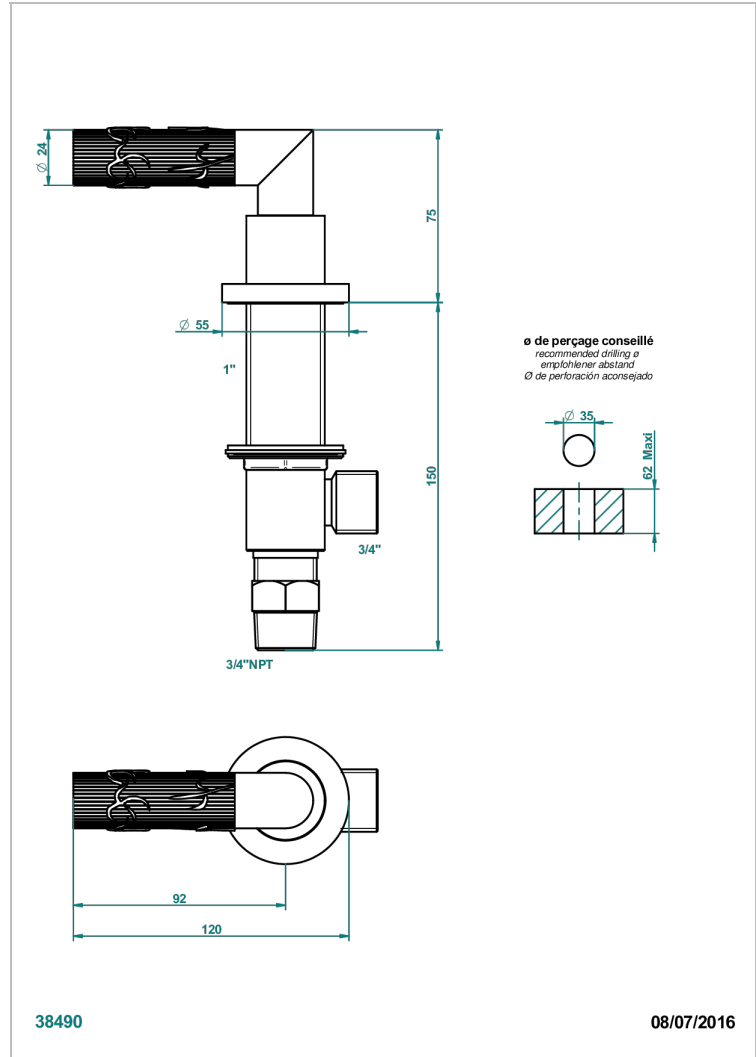

BAMBOU AMBER CRYSTAL

A34-36/HUS

3/4" deck valve with trim - Hot

CHARACTERISTIC

- ASME : ASME A112.18.1-2011/CSA B125.1-11

STANDARDS

AVAILABLE FINITIONS

Black ceram - D30
Blush PVD - H62
Brass color PVD - H49
Brown bronze color PVD - F33
Chrome polished - A02
Chrome polished / gold polished - G02