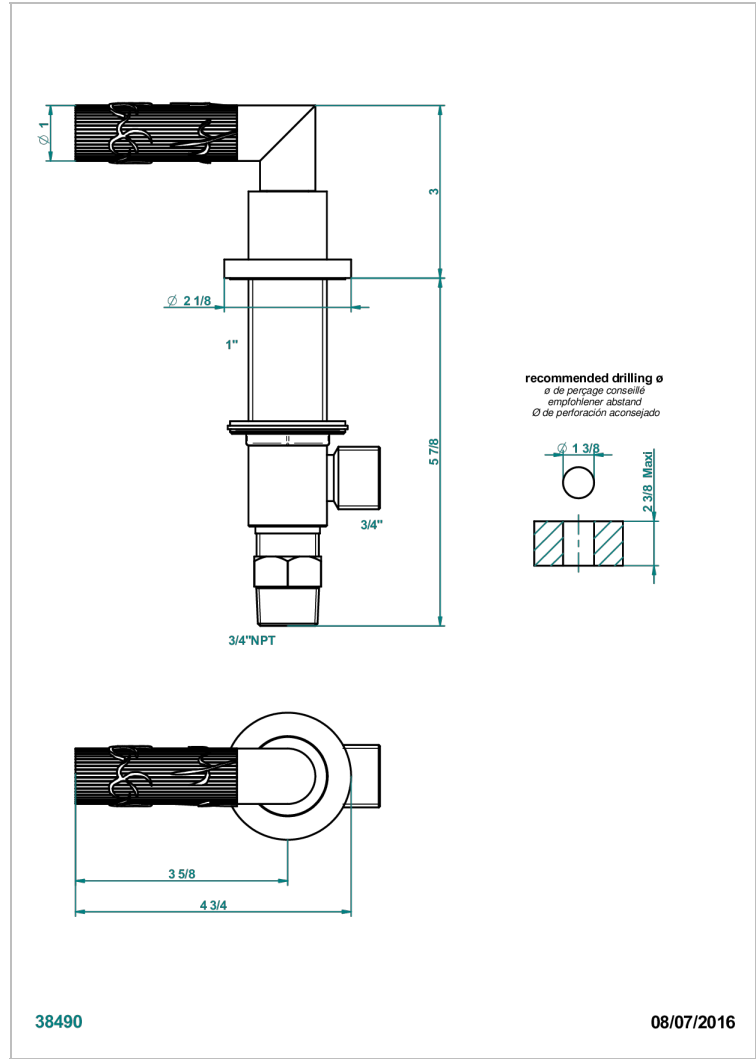

BAMBOU AMBER CRYSTAL

A34-36/HUS

3/4" deck valve with trim - Hot

CHARACTERISTIC

- ASME : ASME A112.18.1-2011/CSA B125.1-11

STANDARDS

AVAILABLE FINITIONS

Black ceram - D30
 Blush PVD - H62
 Brass color PVD - H49
 Brown bronze color PVD - F33
 Chrome polished - A02
 Chrome polished / gold polished - G02