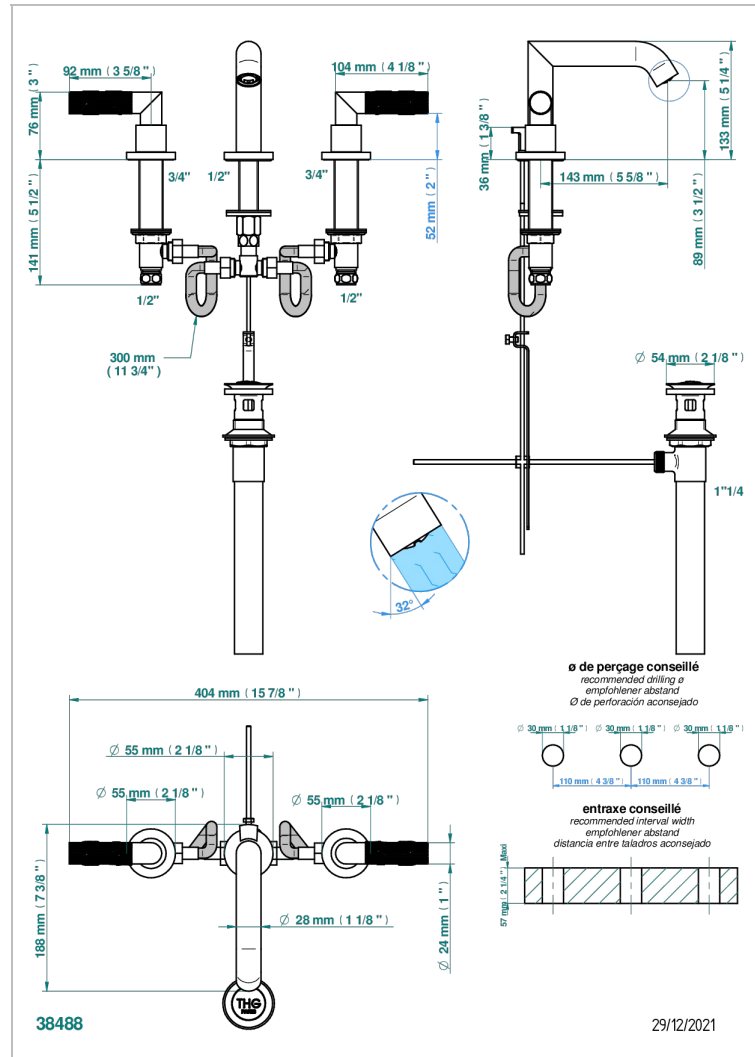

BAMBOU BLACK CRYSTAL

A33-151M/US

Widespread lavatory set with drain for 1 1/4" + countertop

CHARACTERISTIC

- Bambou Black crystal
- Widespread lavatory set with drain for 1 1/4" + countertop

TECHNICAL SPECS

- Recommandé : 3 bars (max. 5 bars) - Advised : 43,5 psi (max. 72 psi)
- 5,7 l/min à 3 bars (1.5 gpm at 43.5 psi)

AVAILABLE FINITIONS

Black ceram - D30
Blush PVD - H62
Brass color PVD - H49
Brown bronze color PVD - F33
Chrome polished - A02
Chrome polished / gold polished - G02