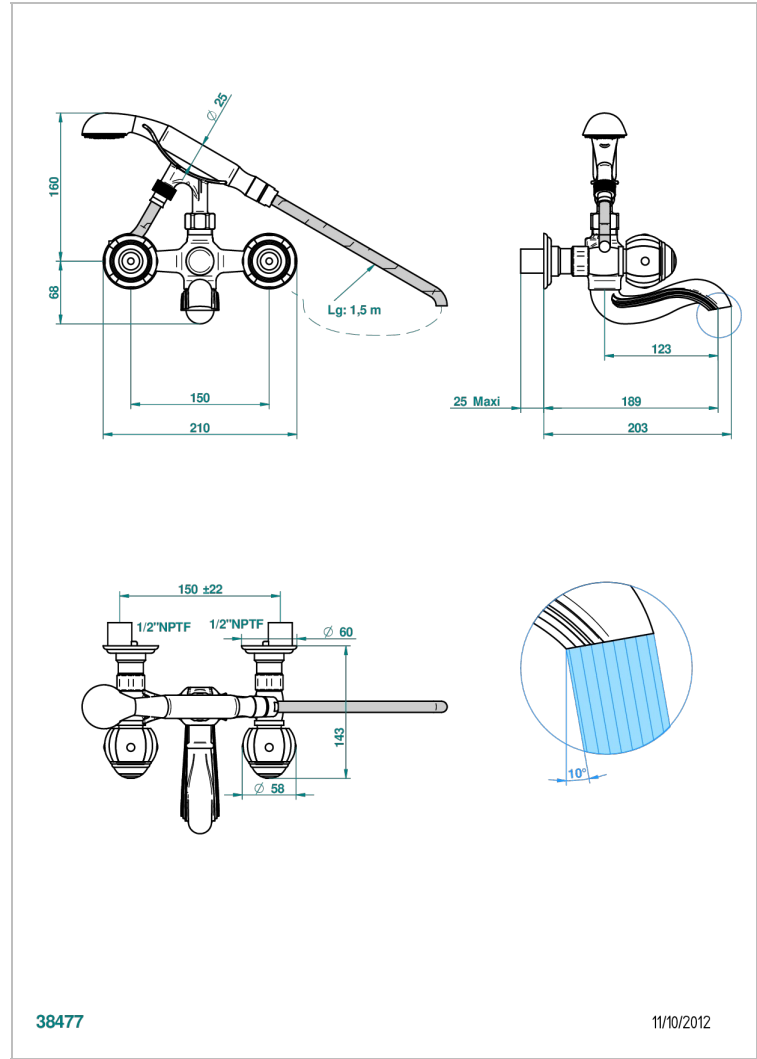

ITHAQUE GOLD DECOR

A7A-13B/US

Exposed tub filler with cradle handshower, wall mounted

CHARACTERISTIC

- ASME : ASME A112.18.1-2011/CSA B125.1-11

STANDARDS

TECHNICAL SPECS

- Recommandé : 3 bars (max. 5 bars) - Advised : 43,5 psi (max. 72 psi)
- Bec : 75 l/min à 3 bars - Douchette : 9,5 l/min à 3 bars
- Spout : 19,8 gpm at 43.5 psi - Handshower : 2.5 gpm at 43.5 psi