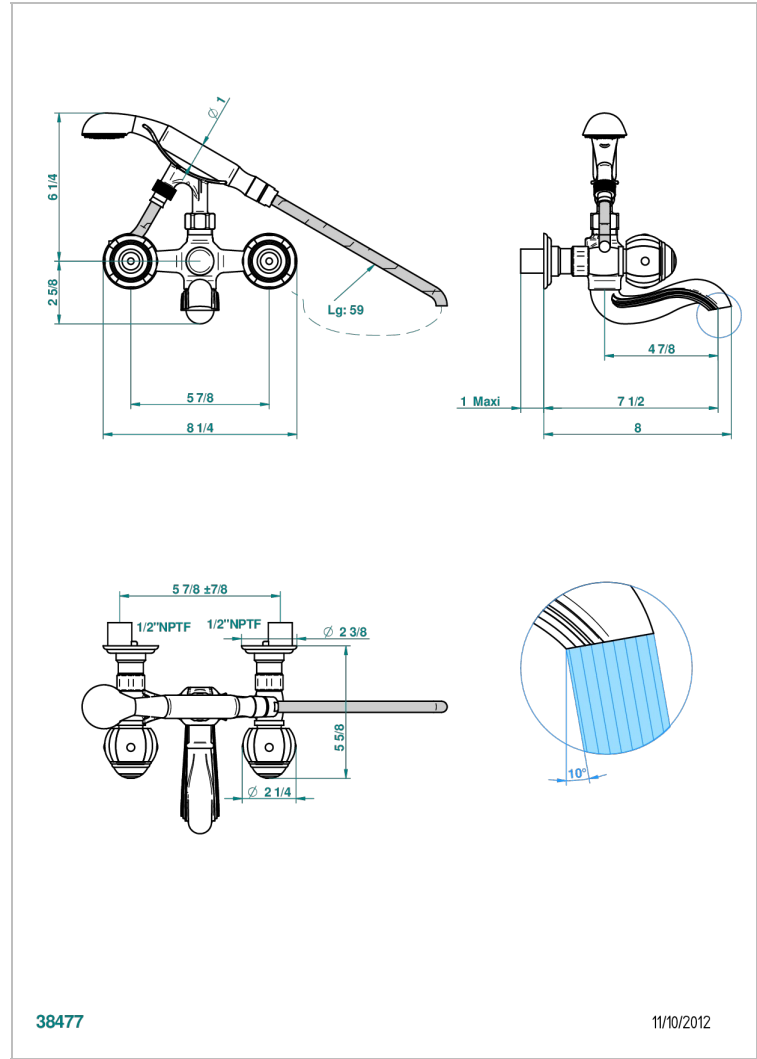

ITHAQUE GOLD DECOR

A7A-13B/US

Exposed tub filler with cradle handshower, wall mounted

38477

11/10/2012

CHARACTERISTIC

- ASME : ASME A112.18.1-2011/CSA B125.1-11

TECHNICAL SPECS

- Recommandé : 3 bars (max. 5 bars) - Advised : 43,5 psi (max. 72 psi)
- Bec : 75 l/min à 3 bars - Douchette : 9,5 l/min à 3 bars
- Spout : 19,8 gpm at 43.5 psi - Handshower : 2.5 gpm at 43.5 psi

STANDARDS