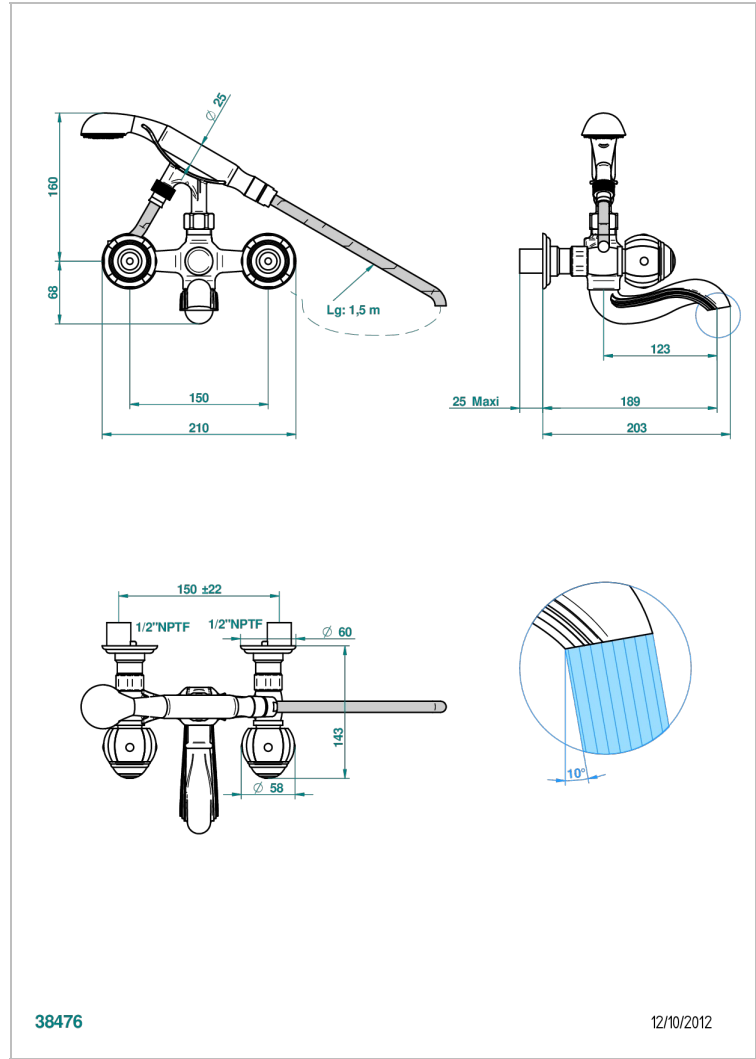

ITHAQUE PLATINUM DECOR

A7B-13B/US

Exposed tub filler with cradle handshower, wall mounted

38476

12/10/2012

CHARACTERISTIC

- ASME : ASME A112.18.1-2011/CSA B125.1-11

TECHNICAL SPECS

- Recommandé : 3 bars (max. 5 bars) - Advised : 43,5 psi (max. 72 psi)
- Bec : 75 l/min à 3 bars - Douchette : 9,5 l/min à 3 bars
- Spout : 19,8 gpm at 43.5 psi - Handshower : 2.5 gpm at 43.5 psi

STANDARDS