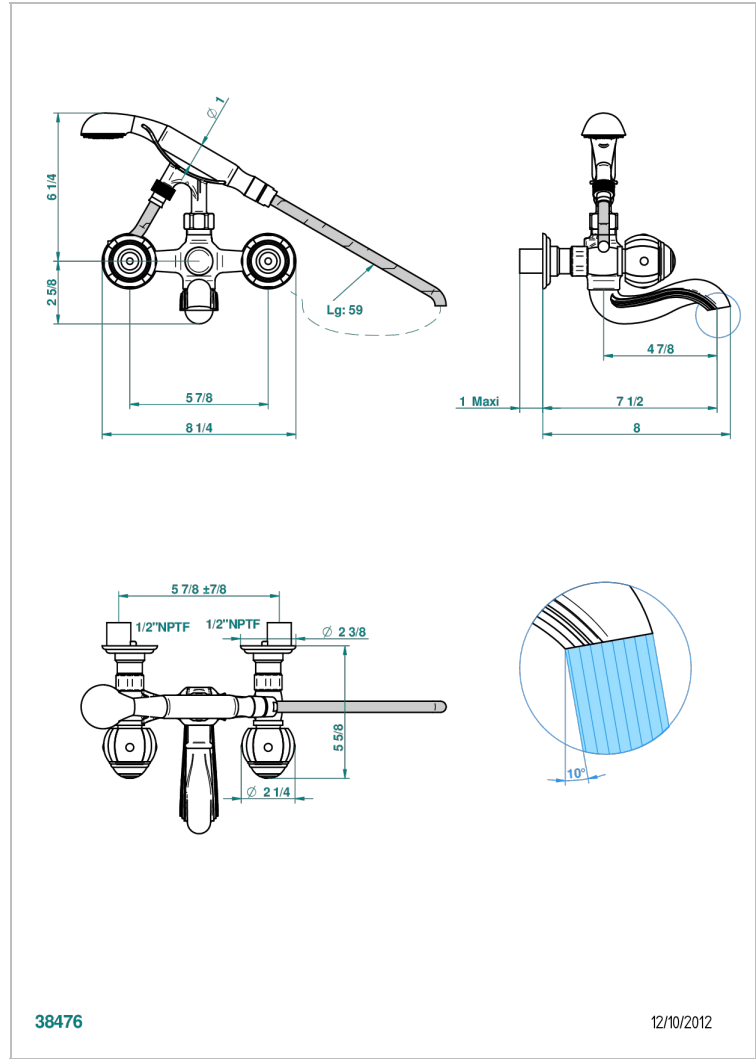

ITHAQUE PLATINUM DECOR

A7B-13B/US

Exposed tub filler with cradle handshower, wall mounted

38476

12/10/2012

CHARACTERISTIC

- ASME : ASME A112.18.1-2011/CSA B125.1-11

TECHNICAL SPECS

- Recommandé : 3 bars (max. 5 bars) - Advised : 43,5 psi (max. 72 psi)
- Bec : 75 l/min à 3 bars - Douchette : 9,5 l/min à 3 bars
- Spout : 19,8 gpm at 43.5 psi - Handshower : 2.5 gpm at 43.5 psi

STANDARDS