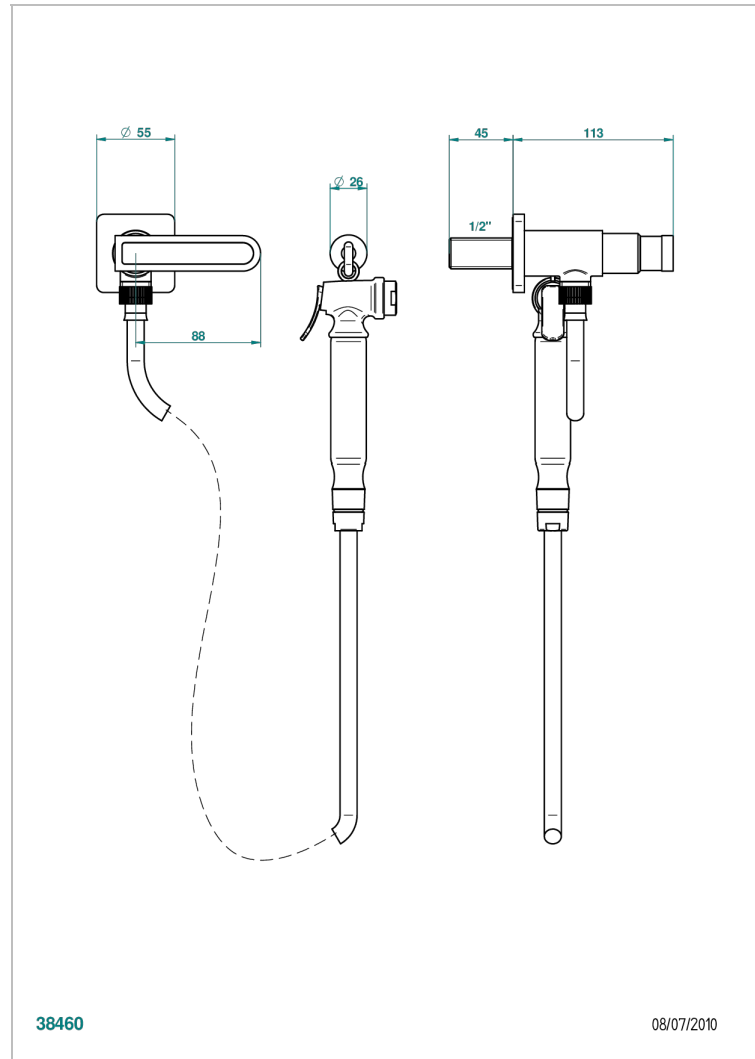

PROFIL BLACK ONYX WITH LEVER

A6P-5840/8

THG[®]
PARIS

Wc douche set including: valve, trigger spray, reinforced hose (1.25m) and hook

CHARACTERISTIC

- ACS : 19ACCLY406

STANDARDS

TECHNICAL SPECS

- Recommandé : 3 bars (max. 5 bars) - Advised : 43,5 psi (max. 72 psi)
- 9,5 l/min à 3 bars (2.5 gpm at 43.5 psi)

AVAILABLE FINITIONS

Antique nickel - H28
Black ceram - D30
Blush PVD - H62
Brass color PVD - H49
Brown bronze color PVD - F33
Gold color PVD - H52

Nickel color PVD - H55
Polished chrome (color finish) - A02
Polished chrome / Polished gold (color finish) - G02
Polished gold (color finish) - F01
Polished nickel - B01
Soft gold - F30

Soft matt gold - F31
Umber PVD - H66
Varnished matt antique red copper (color finish) - H07