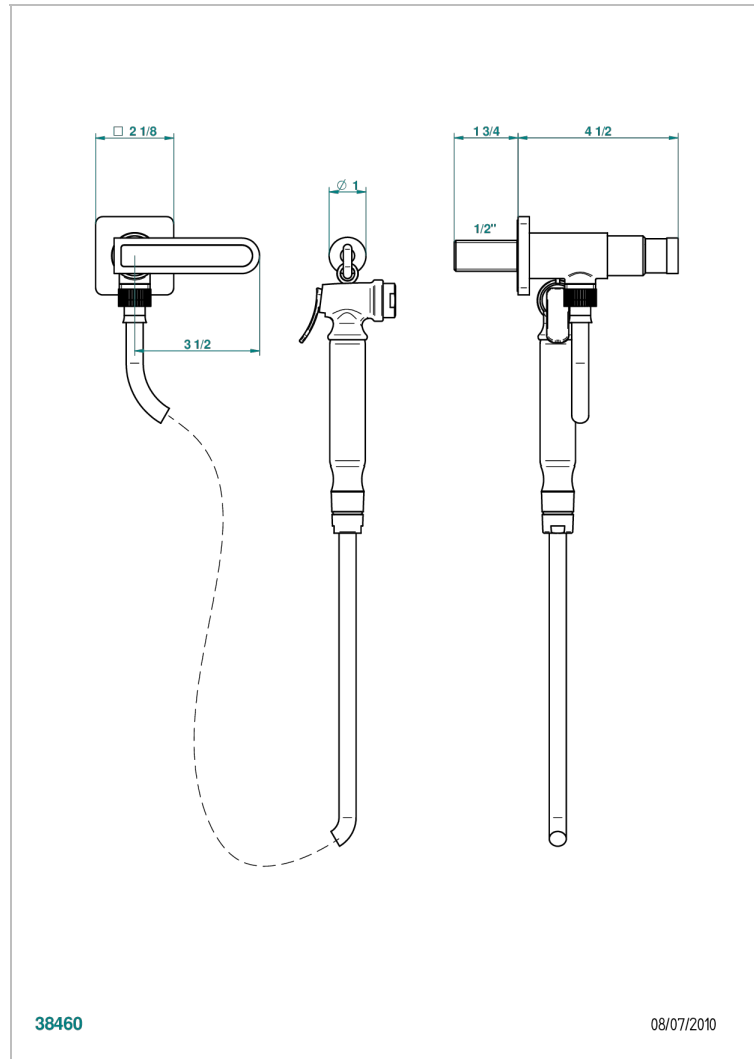

PROFIL BLACK ONYX WITH LEVER

A6P-5840/8

THG[®]
PARIS

Wc douche set including: valve, trigger spray, reinforced hose (1.25m) and hook

CHARACTERISTIC

- ACS : 19ACCLY406

STANDARDS

TECHNICAL SPECS

- Recommandé : 3 bars (max. 5 bars) - Advised : 43,5 psi (max. 72 psi)
- 9,5 l/min à 3 bars (2.5 gpm at 43.5 psi)

AVAILABLE FINITIONS

Antique nickel - H28
Black ceram - D30
Blush PVD - H62
Brass color PVD - H49
Brown bronze color PVD - F33
Gold color PVD - H52

Nickel color PVD - H55
Polished chrome (color finish) - A02
Polished chrome / Polished gold (color finish) - G02
Polished gold (color finish) - F01
Polished nickel - B01
Soft gold - F30

Soft matt gold - F31
Umber PVD - H66
Varnished matt antique red copper (color finish) - H07