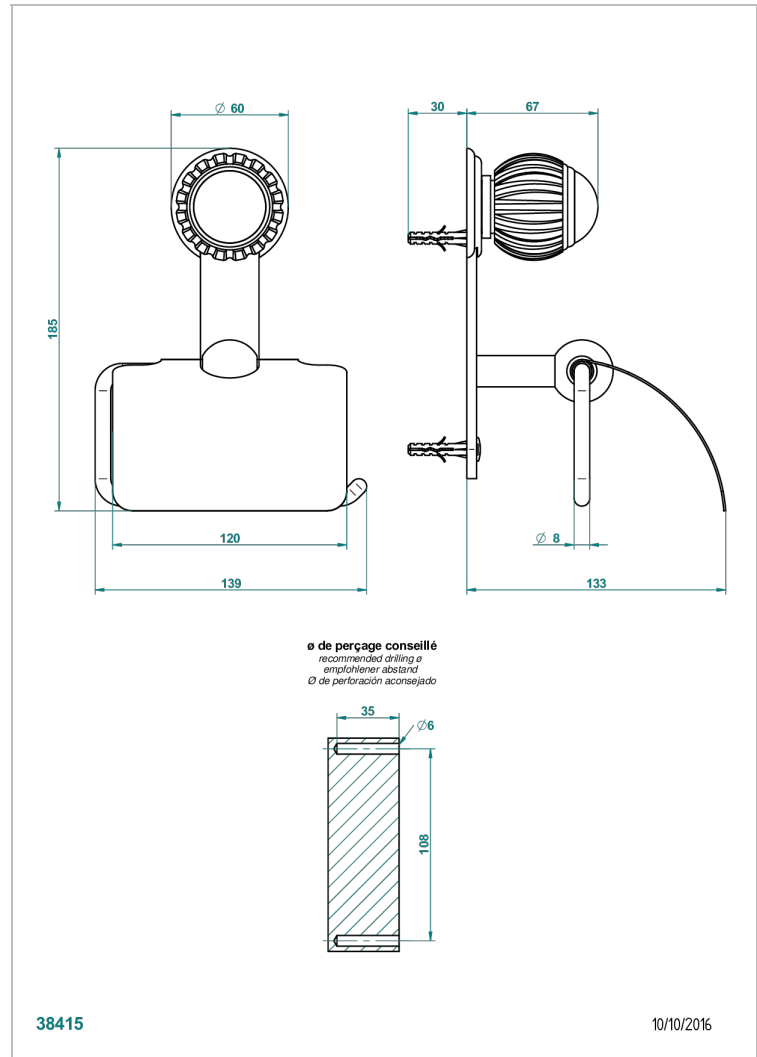

VOGUE MALACHITE

A8M-538AC

Toilet paper holder, single mount with cover

THG[®]
PARIS

38415

10/10/2016

CHARACTERISTIC

- Vogue Malachite
- Toilet paper holder, single mount with cover