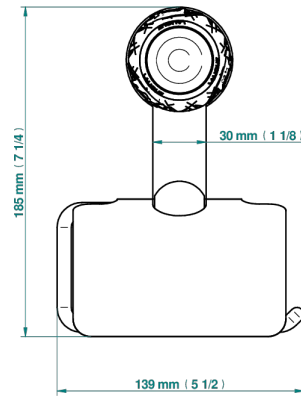

PANTHERE CLEAR CRYSTAL

A2H-538AC

Toilet paper holder, single mount with cover

THG®
PARIS

38410

16/03/2021

CHARACTERISTIC

- Panthère Clear crystal
- Toilet paper holder, single mount with cover

AVAILABLE FINITIONS

Black ceram - D30
Blush PVD - H62
Brass color PVD - H49
Brown bronze color PVD - F33
Chrome polished - A02
Chrome polished / gold polished - G02

Copper antique matt, coated - H07
Gold color PVD - H52
Gold mat - F07
Gold polished - F01
Graphite PVD - H64
Light coated bronze - D01

Matt Umber PVD - H67
Matt blush PVD - H60
Matt brass color PVD - H50
Matt brown bronze color PVD - F34
Matt chrome (American satin) - C02
Matt gold color PVD - H53

Matt graphite PVD - H65
Matt nickel (American satin) - C01
Matt nickel color PVD - H56
Nickel antique / Sovereign - H28
Nickel color PVD - H55
Nickel polished - B01

Soft gold - F30
Soft matt gold - F31
Umber PVD - H66