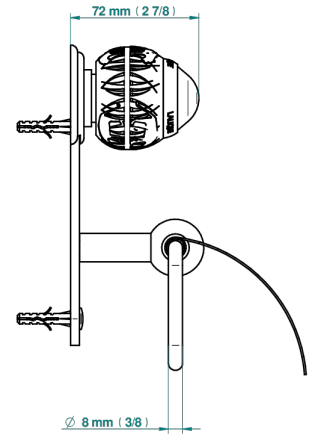

PANTHERE CLEAR CRYSTAL

A2H-538AC

Toilet paper holder, single mount with cover

THG®
PARIS

38410

16/03/2021

CHARACTERISTIC

- Panthère Clear crystal
- Toilet paper holder, single mount with cover

AVAILABLE FINITIONS

Black ceram - D30
Blush PVD - H62
Brass color PVD - H49
Brown bronze color PVD - F33
Chrome polished - A02
Chrome polished / gold polished - G02

Copper antique matt, coated - H07
Gold color PVD - H52
Gold mat - F07
Gold polished - F01
Graphite PVD - H64
Light coated bronze - D01

Matt Umber PVD - H67
Matt blush PVD - H60
Matt brass color PVD - H50
Matt brown bronze color PVD - F34
Matt chrome (American satin) - C02
Matt gold color PVD - H53

Matt graphite PVD - H65
Matt nickel (American satin) - C01
Matt nickel color PVD - H56
Nickel antique / Sovereign - H28
Nickel color PVD - H55
Nickel polished - B01

Soft gold - F30
Soft matt gold - F31
Umber PVD - H66