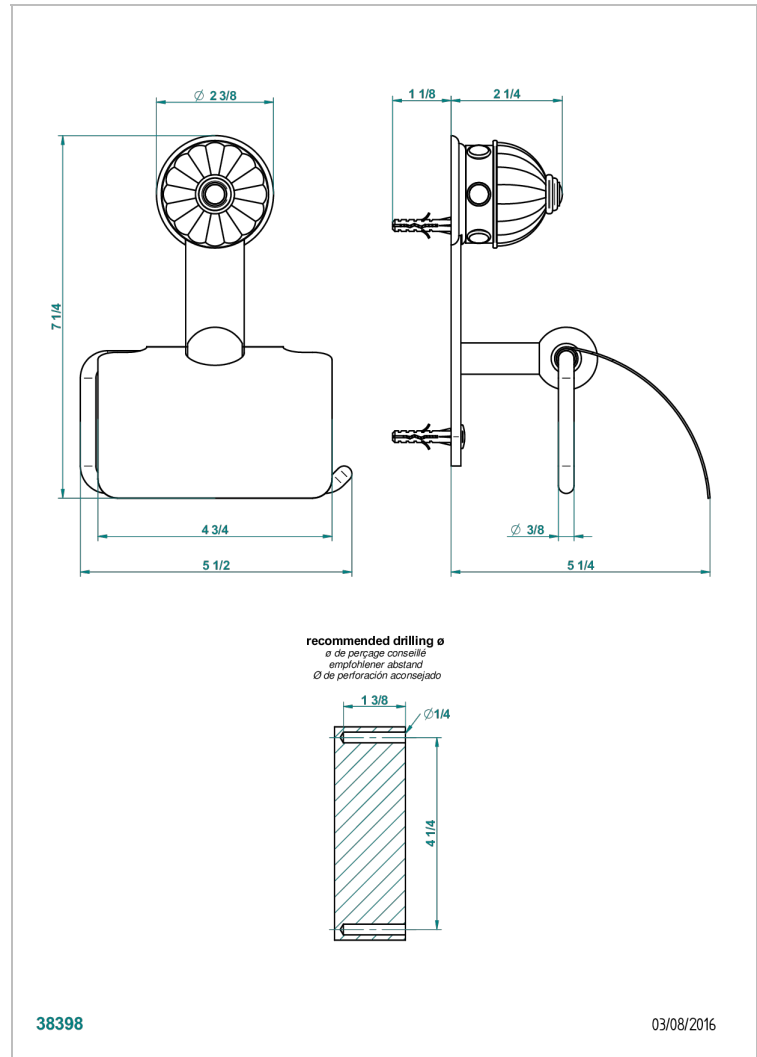

CHEVERNY BLACK ONYX

U1V-538AC

Toilet paper holder, single mount with cover

THG[®]
PARIS

CHARACTERISTIC

- Cheverny black Onyx
- Toilet paper holder, single mount with cover

AVAILABLE FINITIONS

Black ceram - D30
Blush PVD - H62
Brass color PVD - H49
Brown bronze color PVD - F33
Chrome polished - A02
Chrome polished / gold polished - G02

Matt nickel color PVD - H56
Nickel antique / Sovereign - H28
Nickel color PVD - H55
Nickel polished - B01
Soft gold - F30
Soft matt gold - F31

Umber PVD - H66