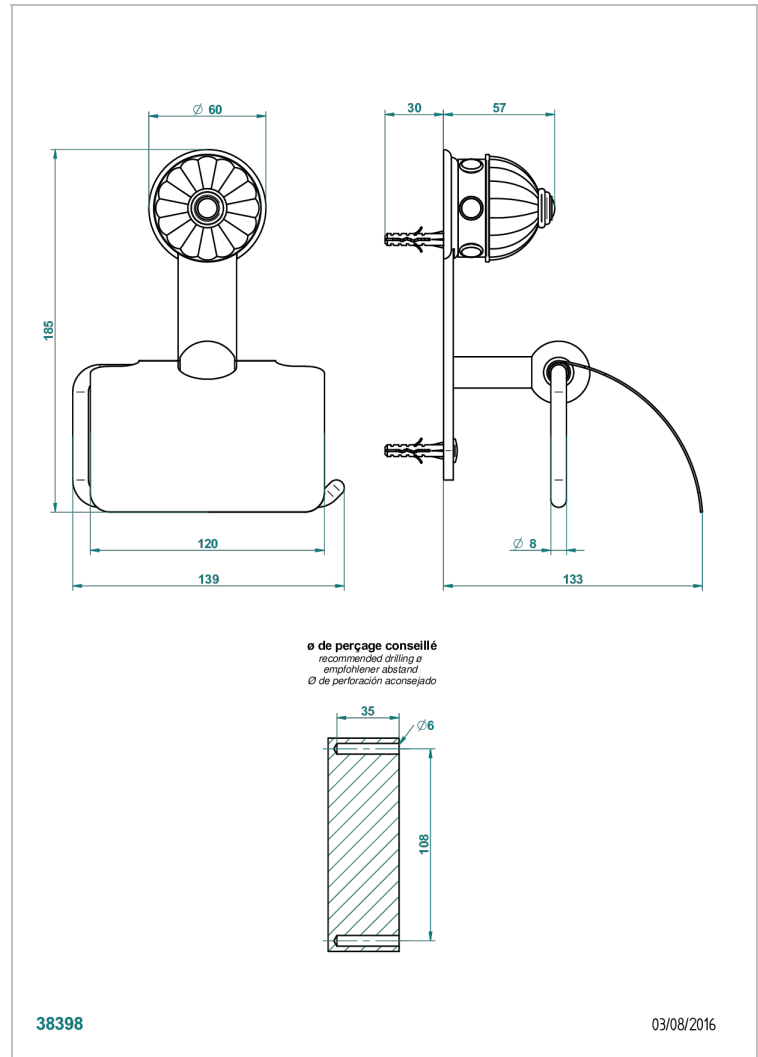

CHEVERNY BLACK ONYX

U1V-538AC

Wall mounted WC paper holder with cover

THG
PARIS

CHARACTERISTIC

- Cheverny black Onyx
- Wall mounted WC paper holder with cover

AVAILABLE FINITIONS

Antique nickel - H28
Black ceram - D30
Blush PVD - H62
Brass color PVD - H49
Brown bronze color PVD - F33
Gold color PVD - H52