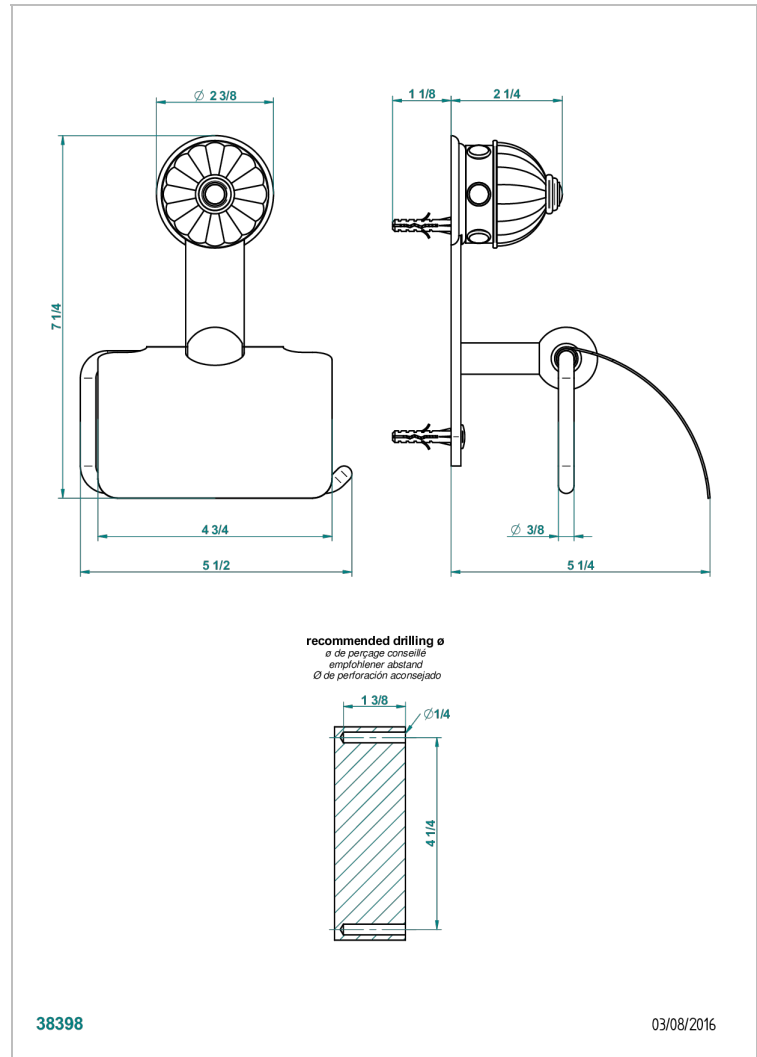

CHEVERNY BLACK ONYX

U1V-538AC

Wall mounted WC paper holder with cover

THG[®]
PARIS

CHARACTERISTIC

- Cheverny black Onyx
- Wall mounted WC paper holder with cover

AVAILABLE FINITIONS

Antique nickel - H28
Black ceram - D30
Blush PVD - H62
Brass color PVD - H49
Brown bronze color PVD - F33
Gold color PVD - H52