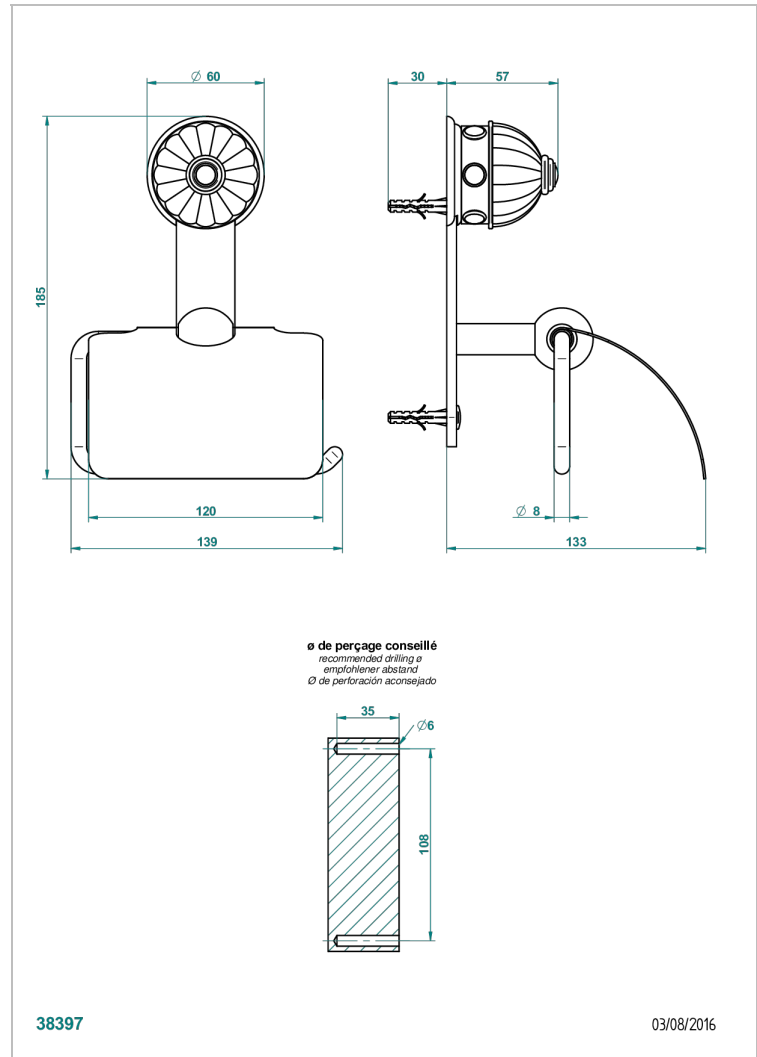

# AMBOISE RED JASPER

A1L-538AC

Toilet paper holder, single mount with cover

## CHARACTERISTIC

- Amboise Red Jasper
- Toilet paper holder, single mount with cover