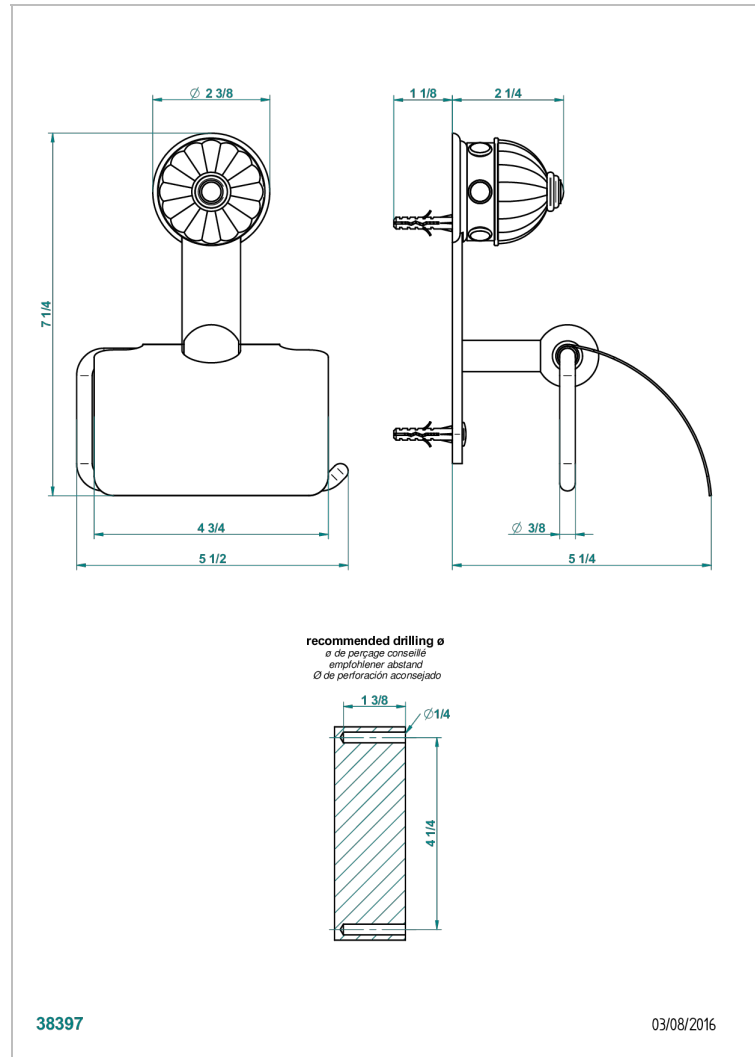

# AMBOISE RED JASPER

A1L-538AC

Toilet paper holder, single mount with cover

38397

03/08/2016

## CHARACTERISTIC

- Amboise Red Jasper
- Toilet paper holder, single mount with cover