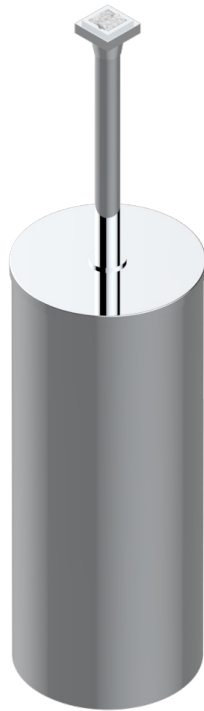

MASQUE DE FEMME SMOOTH METAL

A2U-4700C

THG[®]
PARIS

Metal toilet brush holder with brush with cover floor mounted

38395

07/12/2022

CHARACTERISTIC

- Masque de Femme Smooth metal
- Metal toilet brush holder with brush with cover floor mounted

AVAILABLE FINITIONS

Black ceram - D30
Blush PVD - H62
Brass color PVD - H49
Brown bronze color PVD - F33
Chrome polished - A02
Chrome polished / gold polished - G02

Gold color PVD - H52
Gold mat - F07
Gold polished - F01
Graphite PVD - H64
Matt Umber PVD - H67
Matt blush PVD - H60

Matt brass color PVD - H50
Matt brown bronze color PVD - F34
Matt chrome (American satin) - C02
Matt gold color PVD - H53
Matt graphite PVD - H65
Matt nickel (American satin) - C01

Matt nickel color PVD - H56
Nickel antique / Sovereign - H28
Nickel color PVD - H55
Nickel polished - B01
Soft gold - F30
Soft matt gold - F31