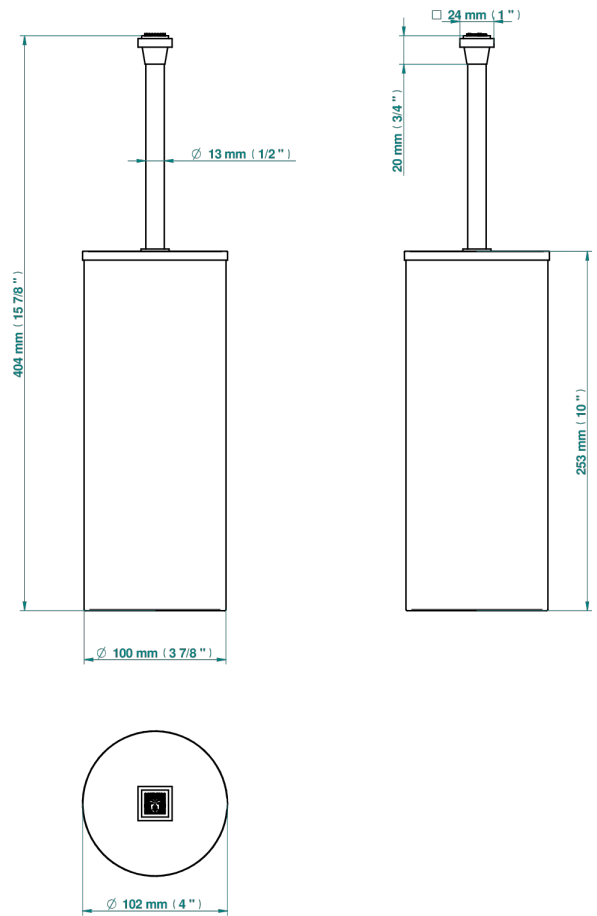

MASQUE DE FEMME SMOOTH METAL

A2U-4700C

THG[®]
PARIS

Metal toilet brush holder with brush with cover floor mounted

38395

07/12/2022

CHARACTERISTIC

- Masque de Femme Smooth metal
- Metal toilet brush holder with brush with cover floor mounted