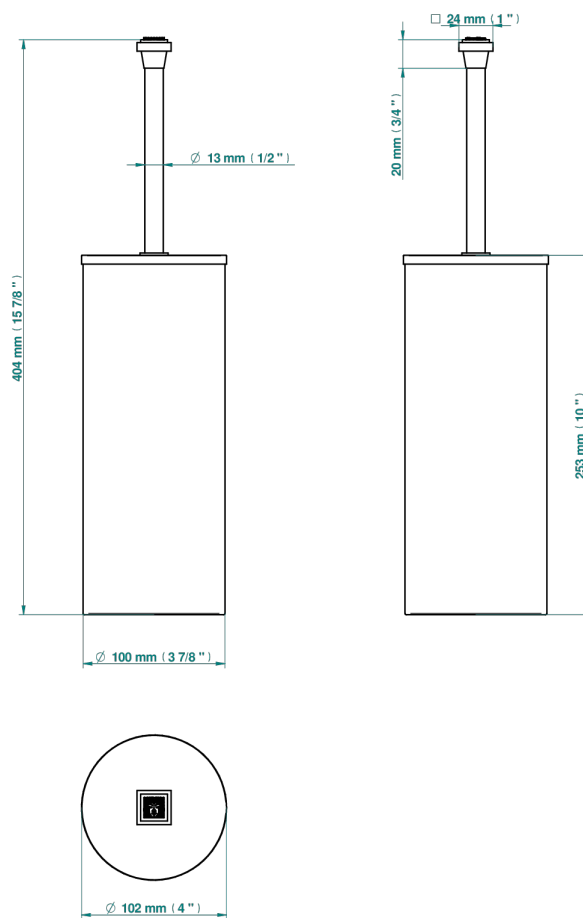

# MASQUE DE FEMME ENGRAVED METAL

A2T-4700C

THG<sup>®</sup>  
PARIS

Metal toilet brush holder with brush with cover floor mounted

38395

07/12/2022

## CHARACTERISTIC

- Masque de Femme Engraved Metal
- Metal toilet brush holder with brush with cover floor mounted

Umber PVD - H66