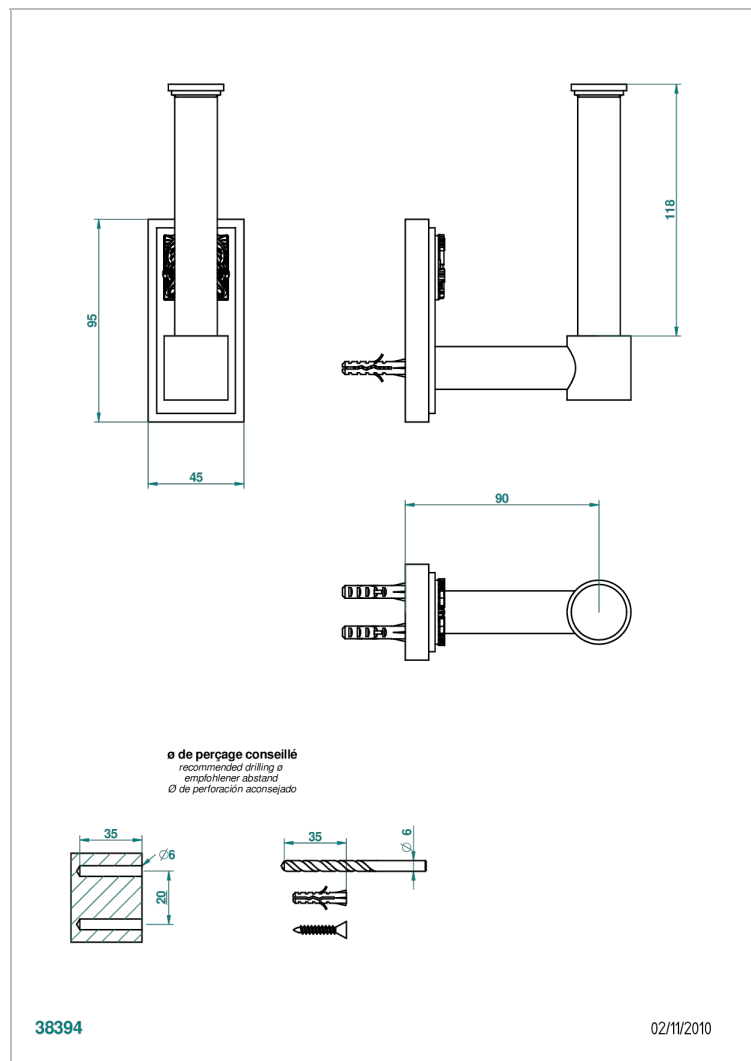

MASQUE DE FEMME SMOOTH METAL

A2U-542

Reserve toilet paper holder

CHARACTERISTIC

- Masque de Femme Smooth metal
- Reserve toilet paper holder

AVAILABLE FINITIONS

Black ceram - D30
Blush PVD - H62
Brass color PVD - H49
Brown bronze color PVD - F33
Chrome polished - A02
Chrome polished / gold polished - G02

Matt nickel color PVD - H56
Nickel antique / Sovereign - H28
Nickel color PVD - H55
Nickel polished - B01
Soft gold - F30
Soft matt gold - F31

Umber PVD - H66