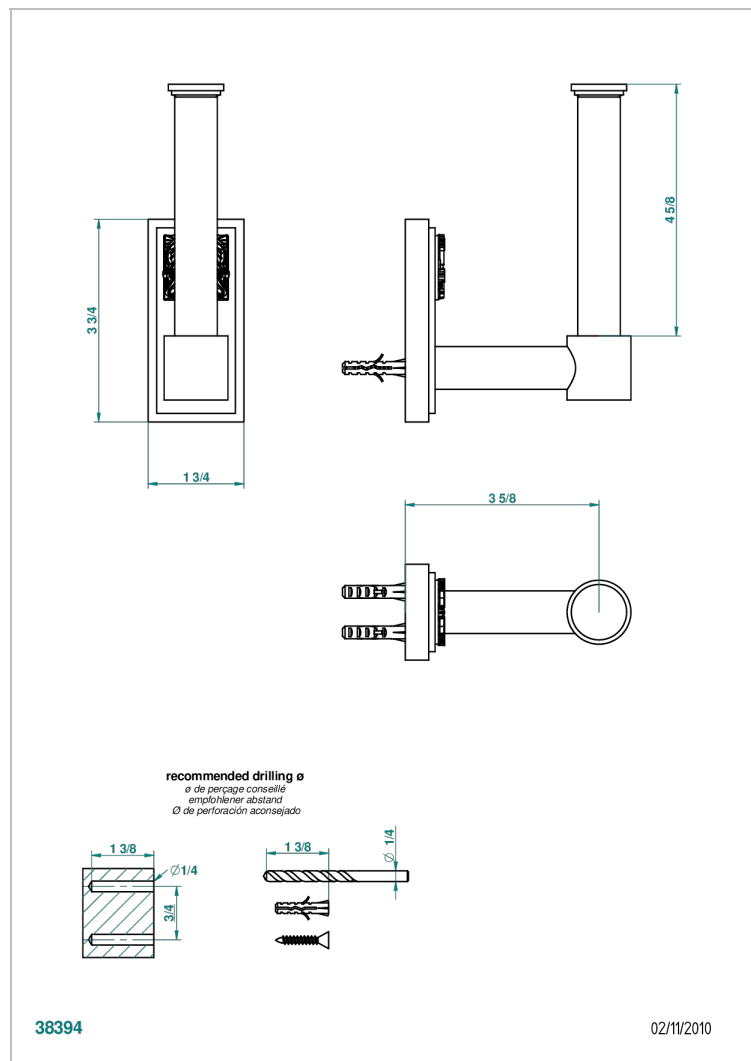

MASQUE DE FEMME SMOOTH METAL

A2U-542

Reserve toilet paper holder

CHARACTERISTIC

- Masque de Femme Smooth metal
- Reserve toilet paper holder

AVAILABLE FINITIONS

Black ceram - D30
Blush PVD - H62
Brass color PVD - H49
Brown bronze color PVD - F33
Chrome polished - A02
Chrome polished / gold polished - G02