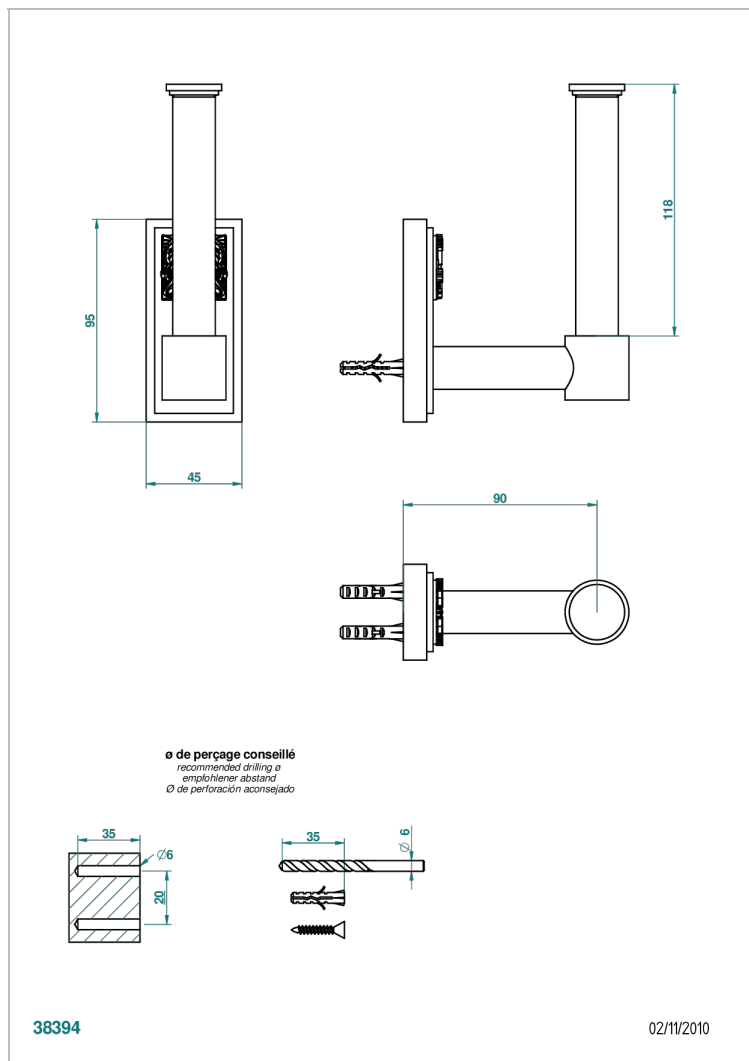

MASQUE DE FEMME ENGRAVED METAL

A2T-542

Reserve toilet paper holder

CHARACTERISTIC

- Masque de Femme Engraved Metal
- Reserve toilet paper holder

AVAILABLE FINITIONS

Black ceram - D30
Blush PVD - H62
Brass color PVD - H49
Brown bronze color PVD - F33
Chrome polished - A02
Chrome polished / gold polished - G02

Matt nickel color PVD - H56
Nickel antique / Sovereign - H28
Nickel color PVD - H55
Nickel polished - B01
Soft gold - F30
Soft matt gold - F31

Umber PVD - H66