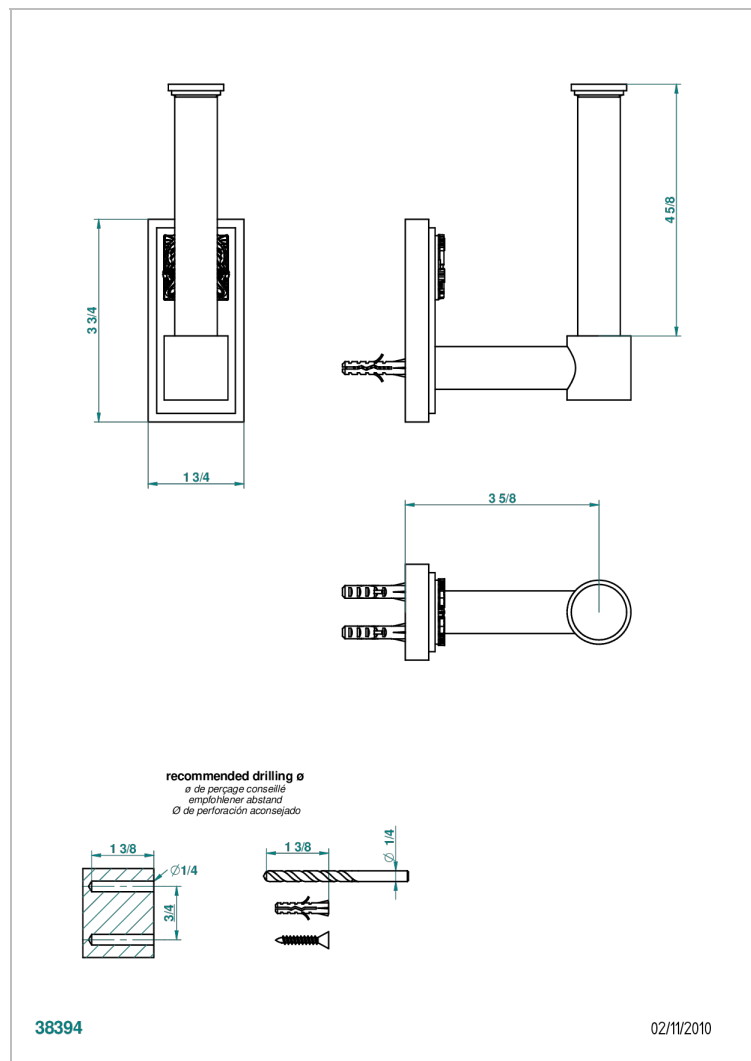

MASQUE DE FEMME ENGRAVED METAL

A2T-542

Reserve toilet paper holder

CHARACTERISTIC

- Masque de Femme Engraved Metal
- Reserve toilet paper holder

AVAILABLE FINITIONS

Black ceram - D30
Blush PVD - H62
Brass color PVD - H49
Brown bronze color PVD - F33
Chrome polished - A02
Chrome polished / gold polished - G02