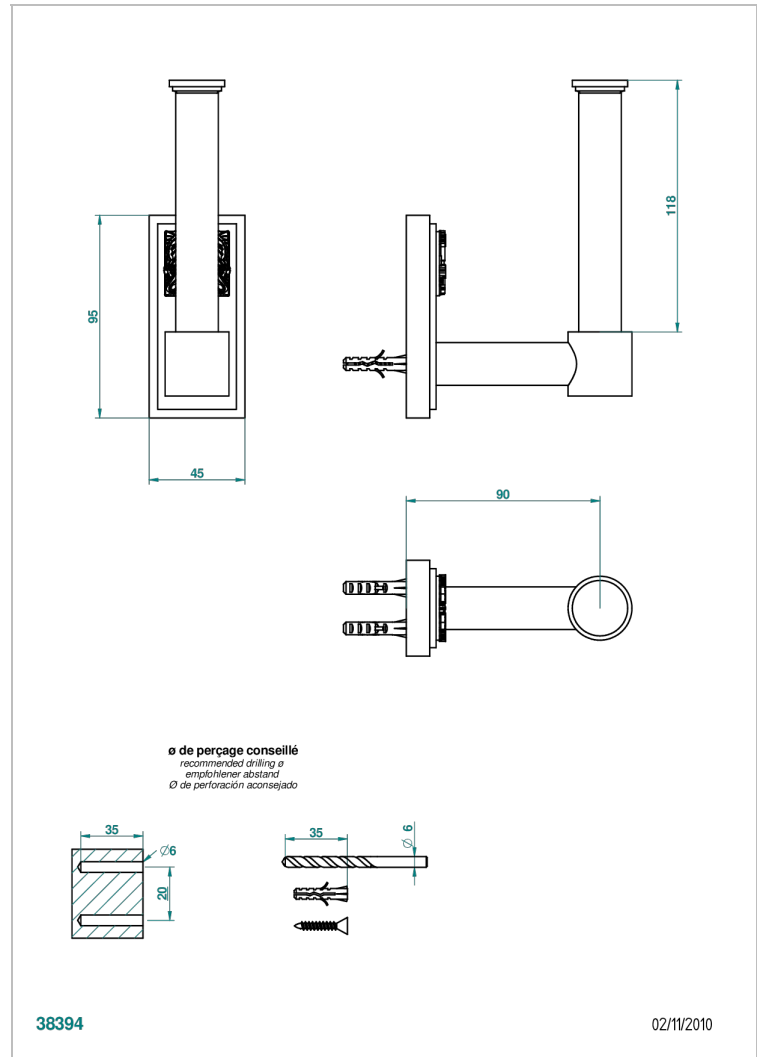

MASQUE DE FEMME SOLAIRE

A2S-542

Reserve toilet paper holder

THG[®]
PARIS

CHARACTERISTIC

- Masque de Femme Solaire
- Reserve toilet paper holder

AVAILABLE FINITIONS

Black ceram - D30
Chrome polished - A02
Chrome polished / gold polished - G02
Gold mat - F07
Gold polished - F01
Matt chrome (American satin) - C02

Matt nickel (American satin) - C01
Nickel polished - B01
Soft gold - F30
Soft matt gold - F31