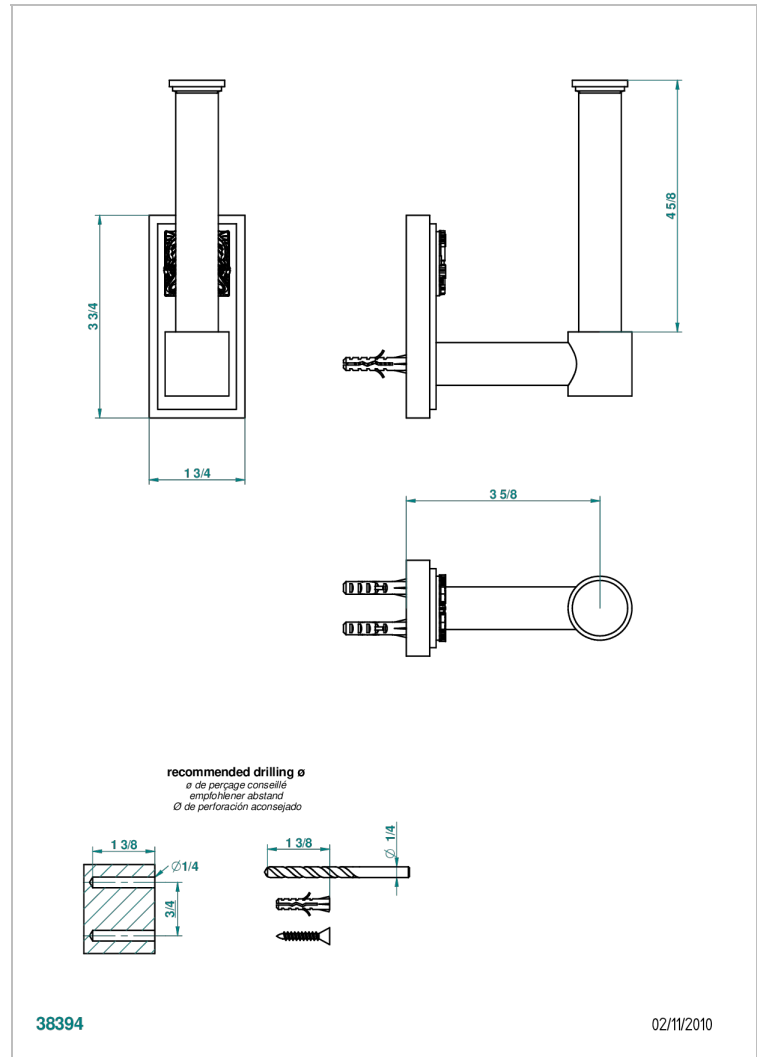

MASQUE DE FEMME SOLAIRE

A2S-542

Reserve toilet paper holder

THG[®]
PARIS

CHARACTERISTIC

- Masque de Femme Solaire
- Reserve toilet paper holder

AVAILABLE FINITIONS

Black ceram - D30
Chrome polished - A02
Chrome polished / gold polished - G02
Gold mat - F07
Gold polished - F01
Matt chrome (American satin) - C02

Matt nickel (American satin) - C01
Nickel polished - B01
Soft gold - F30
Soft matt gold - F31