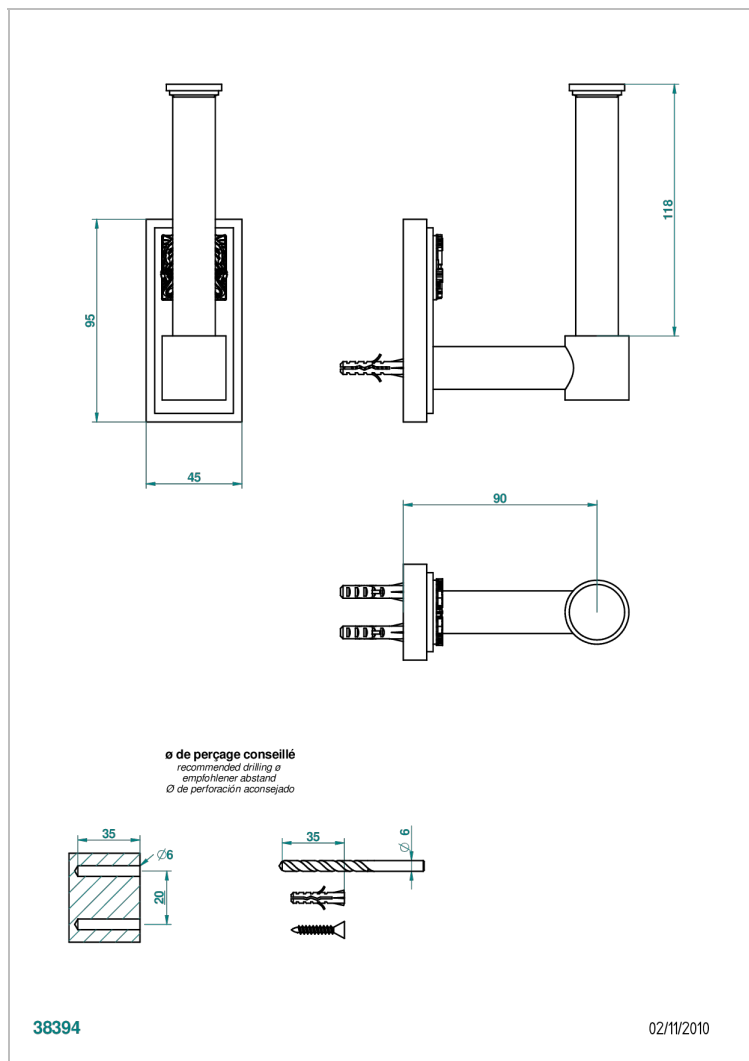

MASQUE DE FEMME LUNAIRE

A2R-542

Reserve toilet paper holder

THG[®]
PARIS

CHARACTERISTIC

- Masque de Femme Lunaire
- Reserve toilet paper holder

AVAILABLE FINITIONS

Black ceram - D30
Chrome polished - A02
Chrome polished / gold polished - G02
Gold mat - F07
Gold polished - F01
Matt chrome (American satin) - C02

Matt nickel (American satin) - C01
Nickel polished - B01
Soft gold - F30
Soft matt gold - F31