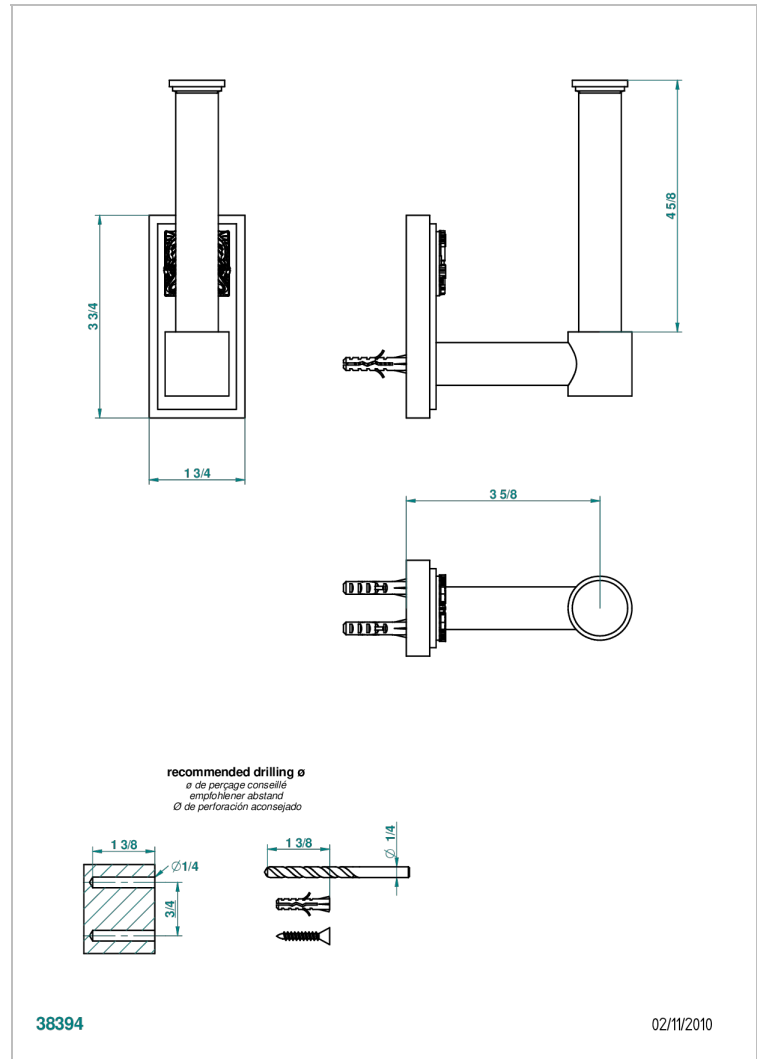

# MASQUE DE FEMME LUNAIRE

A2R-542

Reserve toilet paper holder

THG<sup>®</sup>  
PARIS

## CHARACTERISTIC

- Masque de Femme Lunaire
- Reserve toilet paper holder