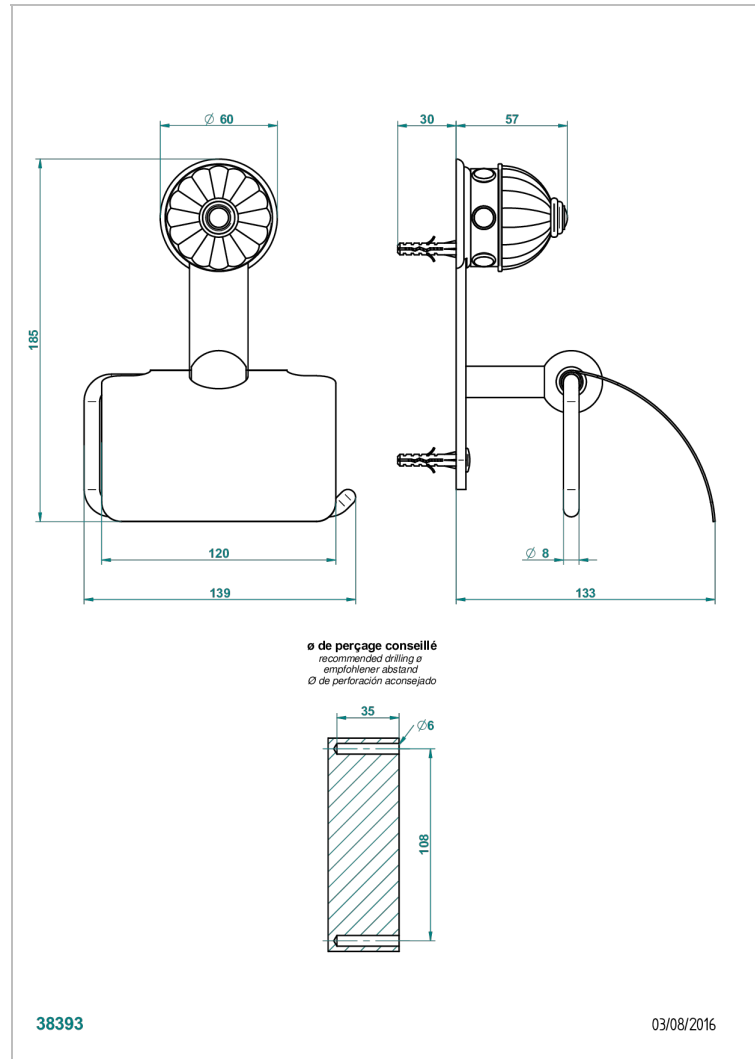

CHEVERNY LAPIS LAZULI

A1T-538AC

Toilet paper holder, single mount with cover

THG[®]
PARIS

CHARACTERISTIC

- Cheverny Lapis Lazuli
- Toilet paper holder, single mount with cover

AVAILABLE FINITIONS

Black ceram - D30
Blush PVD - H62
Brass color PVD - H49
Brown bronze color PVD - F33
Chrome polished - A02
Chrome polished / gold polished - G02

Matt nickel color PVD - H56
Nickel antique / Sovereign - H28
Nickel color PVD - H55
Nickel polished - B01
Soft gold - F30
Soft matt gold - F31

Umber PVD - H66