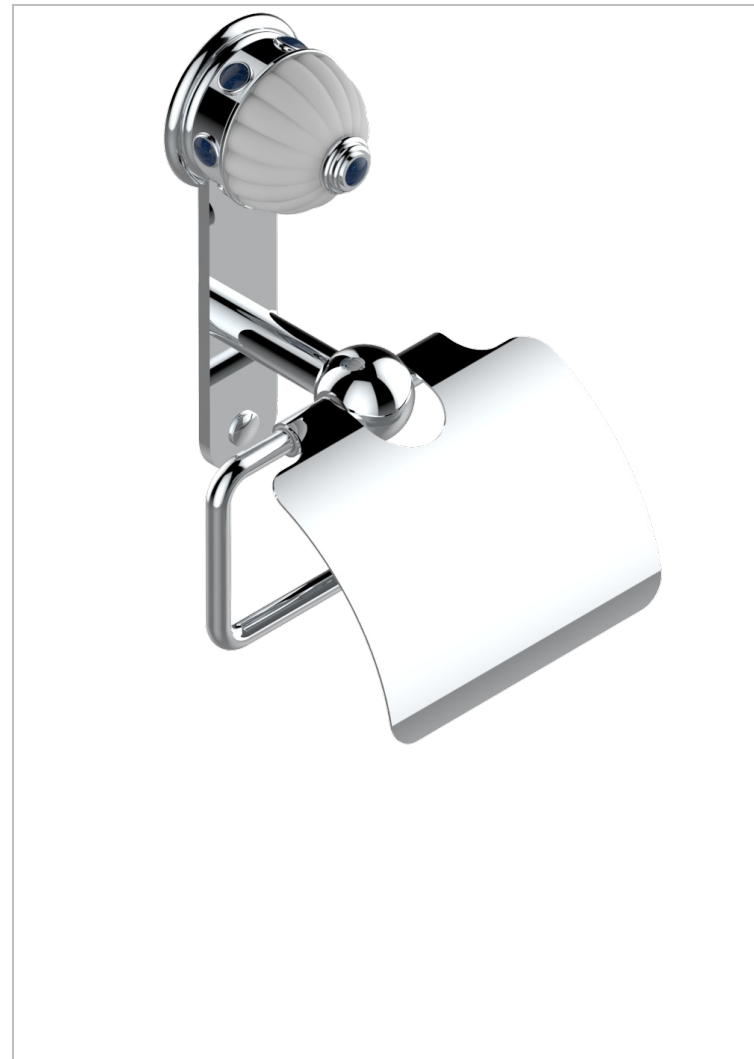

CHEVERNY LAPIS LAZULI

A1T-538AC

Toilet paper holder, single mount with cover

THG[®]
PARIS

CHARACTERISTIC

- Cheverny Lapis Lazuli
- Toilet paper holder, single mount with cover

AVAILABLE FINITIONS

Black ceram - D30
Blush PVD - H62
Brass color PVD - H49
Brown bronze color PVD - F33
Chrome polished - A02
Chrome polished / gold polished - G02

Gold color PVD - H52
Gold mat - F07
Gold polished - F01
Graphite PVD - H64
Matt Umber PVD - H67
Matt blush PVD - H60

Matt brass color PVD - H50
Matt brown bronze color PVD - F34
Matt chrome (American satin) - C02
Matt gold color PVD - H53
Matt graphite PVD - H65
Matt nickel (American satin) - C01

Matt nickel color PVD - H56
Nickel antique / Sovereign - H28
Nickel color PVD - H55
Nickel polished - B01
Soft gold - F30
Soft matt gold - F31

Umber PVD - H66