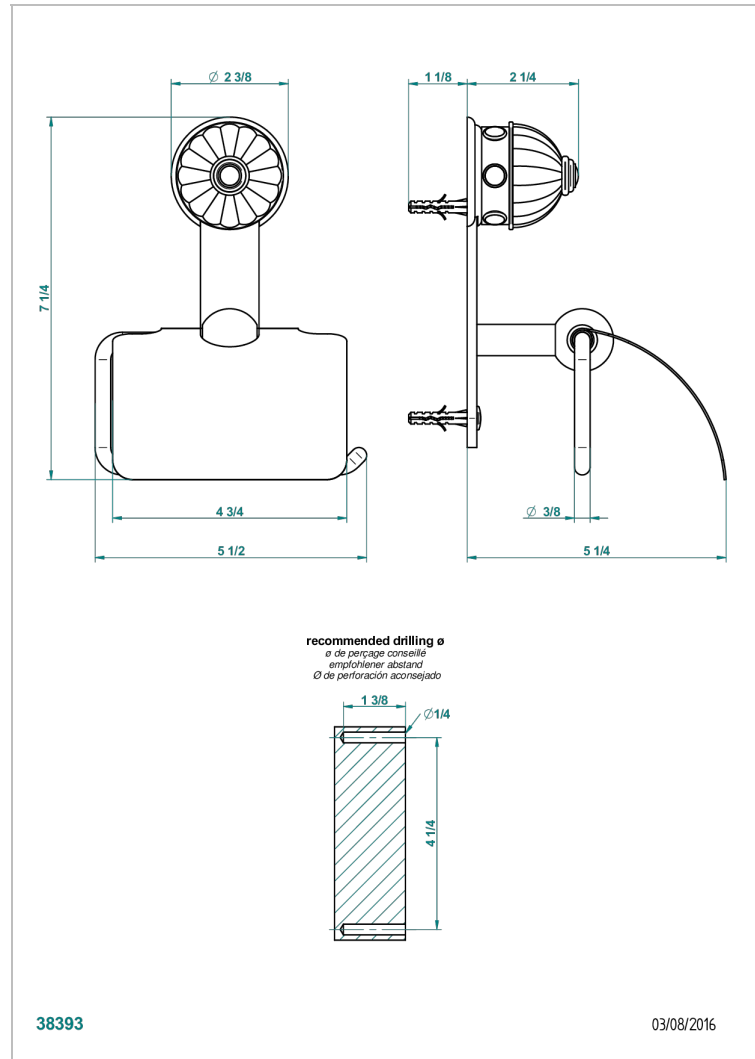

CHEVERNY LAPIS LAZULI

A1T-538AC

Toilet paper holder, single mount with cover

THG[®]
PARIS

38393

03/08/2016

CHARACTERISTIC

- Cheverny Lapis Lazuli
- Toilet paper holder, single mount with cover

Umber PVD - H66