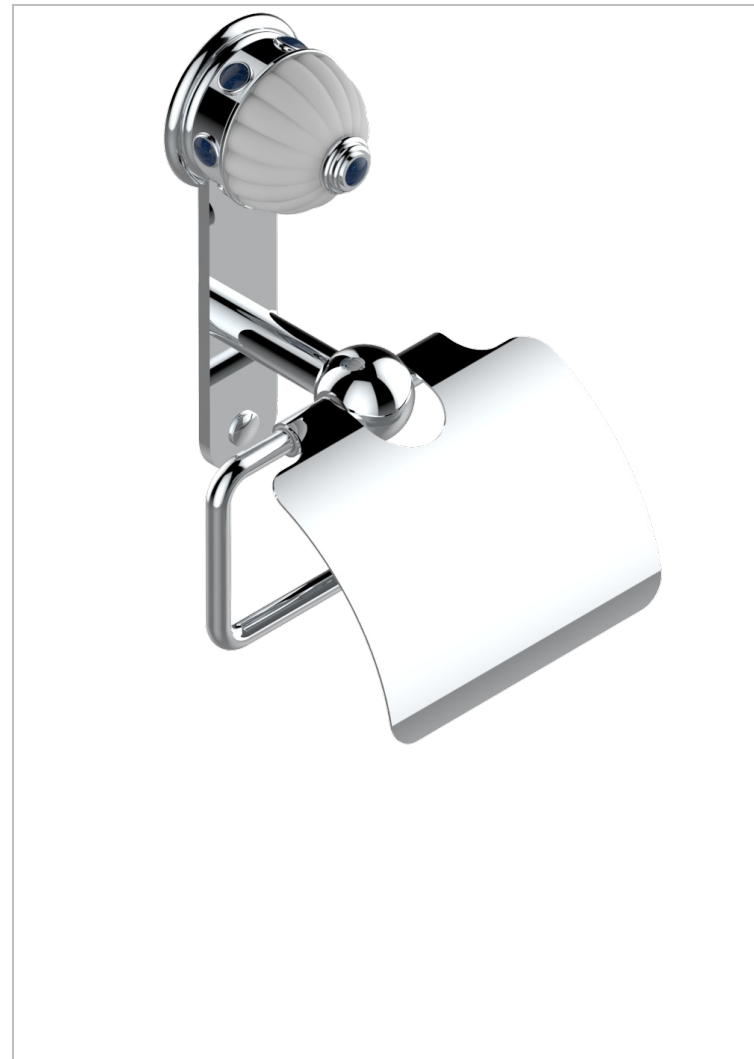

CHEVERNY LAPIS LAZULI

A1T-538AC

Toilet paper holder, single mount with cover

THG[®]
PARIS

38393

03/08/2016

CHARACTERISTIC

- Cheverny Lapis Lazuli
- Toilet paper holder, single mount with cover

AVAILABLE FINITIONS

Black ceram - D30
Blush PVD - H62
Brass color PVD - H49
Brown bronze color PVD - F33
Chrome polished - A02
Chrome polished / gold polished - G02

Gold color PVD - H52
Gold mat - F07
Gold polished - F01
Graphite PVD - H64
Matt Umber PVD - H67
Matt blush PVD - H60

Matt brass color PVD - H50
Matt brown bronze color PVD - F34
Matt chrome (American satin) - C02
Matt gold color PVD - H53
Matt graphite PVD - H65
Matt nickel (American satin) - C01

Matt nickel color PVD - H56
Nickel antique / Sovereign - H28
Nickel color PVD - H55
Nickel polished - B01
Soft gold - F30
Soft matt gold - F31