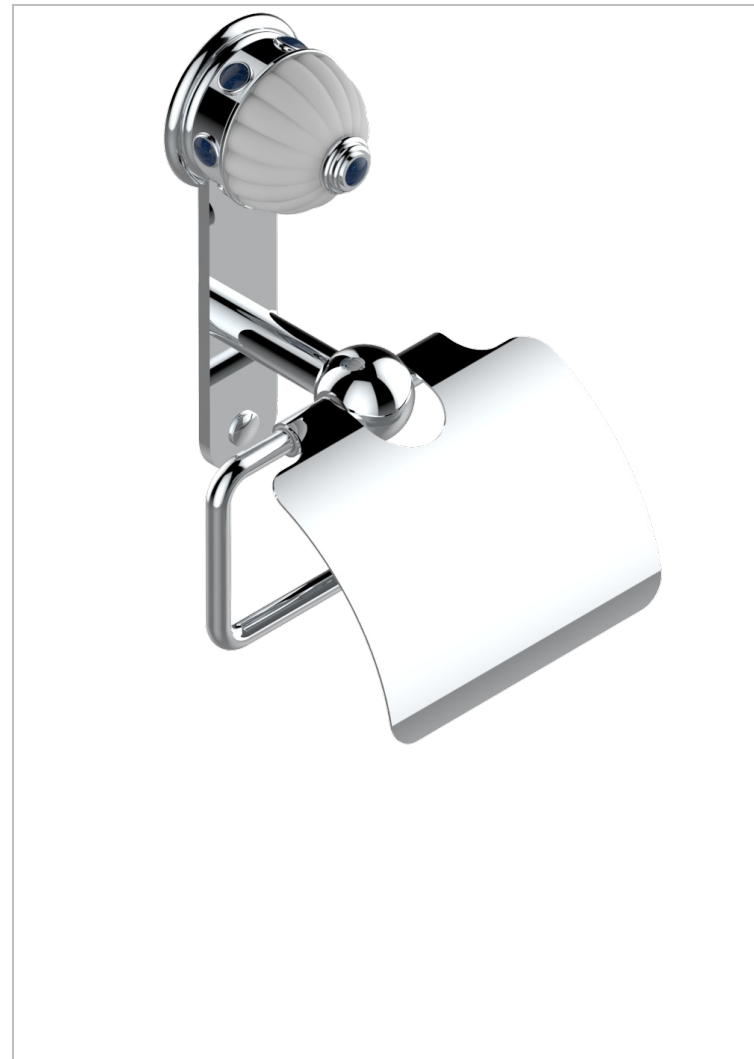

AMBOISE LAPIS LAZULI

A1K-538AC

Toilet paper holder, single mount with cover

THG[®]
PARIS

CHARACTERISTIC

- Amboise Lapis Lazuli
- Toilet paper holder, single mount with cover

AVAILABLE FINITIONS

Black ceram - D30
Blush PVD - H62
Brass color PVD - H49
Brown bronze color PVD - F33
Chrome polished - A02
Chrome polished / gold polished - G02

Gold color PVD - H52
Gold mat - F07
Gold polished - F01
Graphite PVD - H64
Matt Umber PVD - H67
Matt blush PVD - H60

Matt brass color PVD - H50
Matt brown bronze color PVD - F34
Matt chrome (American satin) - C02
Matt gold color PVD - H53
Matt graphite PVD - H65
Matt nickel (American satin) - C01

Matt nickel color PVD - H56
Nickel antique / Sovereign - H28
Nickel color PVD - H55
Nickel polished - B01
Soft gold - F30
Soft matt gold - F31

Umber PVD - H66