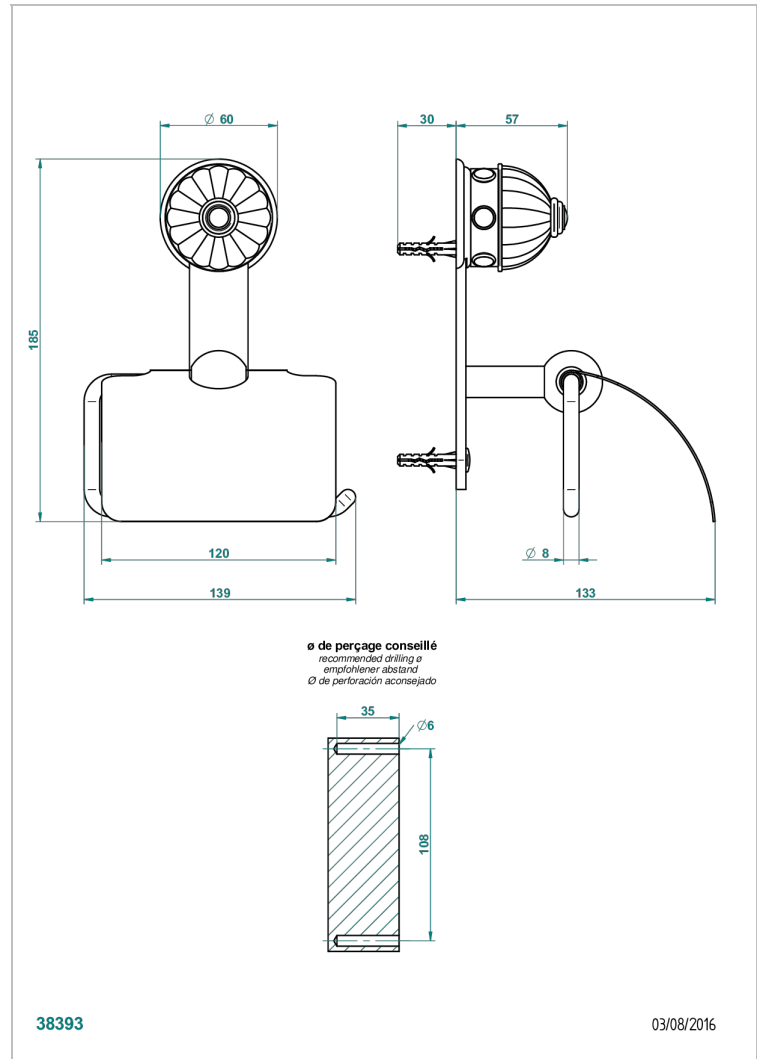

AMBOISE LAPIS LAZULI

A1K-538AC

Toilet paper holder, single mount with cover

THG[®]
PARIS

CHARACTERISTIC

- Amboise Lapis Lazuli
- Toilet paper holder, single mount with cover

AVAILABLE FINITIONS

Black ceram - D30
Blush PVD - H62
Brass color PVD - H49
Brown bronze color PVD - F33
Chrome polished - A02
Chrome polished / gold polished - G02

Matt nickel color PVD - H56
Nickel antique / Sovereign - H28
Nickel color PVD - H55
Nickel polished - B01
Soft gold - F30
Soft matt gold - F31

Umber PVD - H66