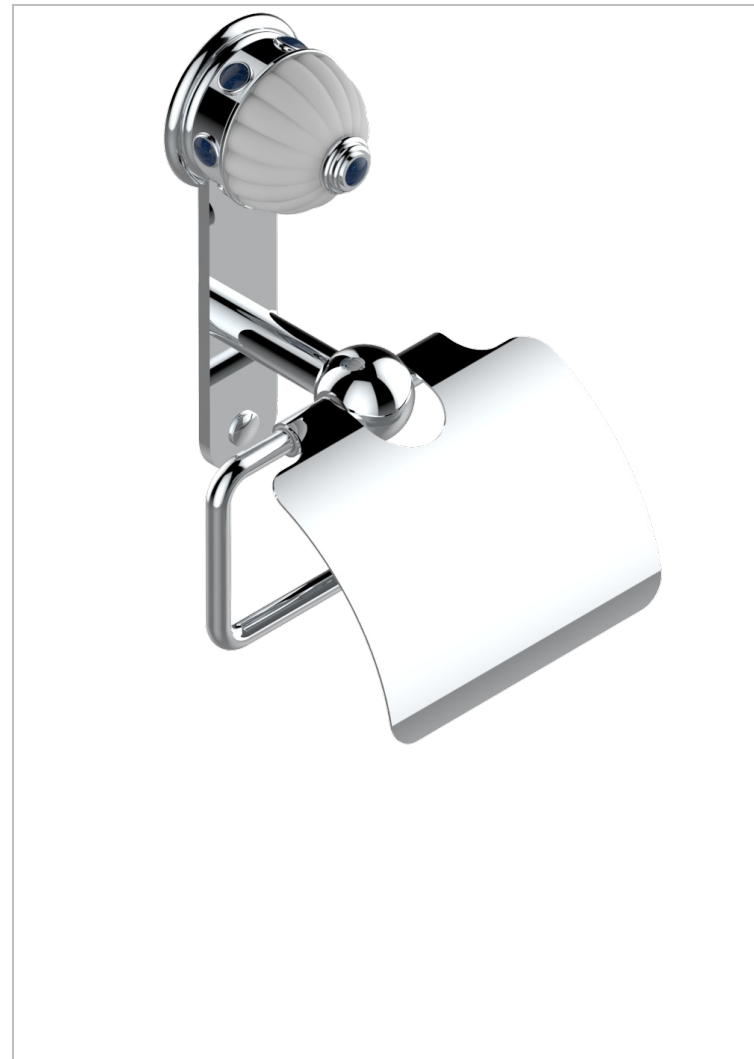

AMBOISE LAPIS LAZULI

A1K-538AC

Toilet paper holder, single mount with cover

THG[®]
PARIS

38393

03/08/2016

CHARACTERISTIC

- Amboise Lapis Lazuli
- Toilet paper holder, single mount with cover

AVAILABLE FINITIONS

Black ceram - D30
Blush PVD - H62
Brass color PVD - H49
Brown bronze color PVD - F33
Chrome polished - A02
Chrome polished / gold polished - G02

Gold color PVD - H52
Gold mat - F07
Gold polished - F01
Graphite PVD - H64
Matt Umber PVD - H67
Matt blush PVD - H60

Matt brass color PVD - H50
Matt brown bronze color PVD - F34
Matt chrome (American satin) - C02
Matt gold color PVD - H53
Matt graphite PVD - H65
Matt nickel (American satin) - C01

Matt nickel color PVD - H56
Nickel antique / Sovereign - H28
Nickel color PVD - H55
Nickel polished - B01
Soft gold - F30
Soft matt gold - F31