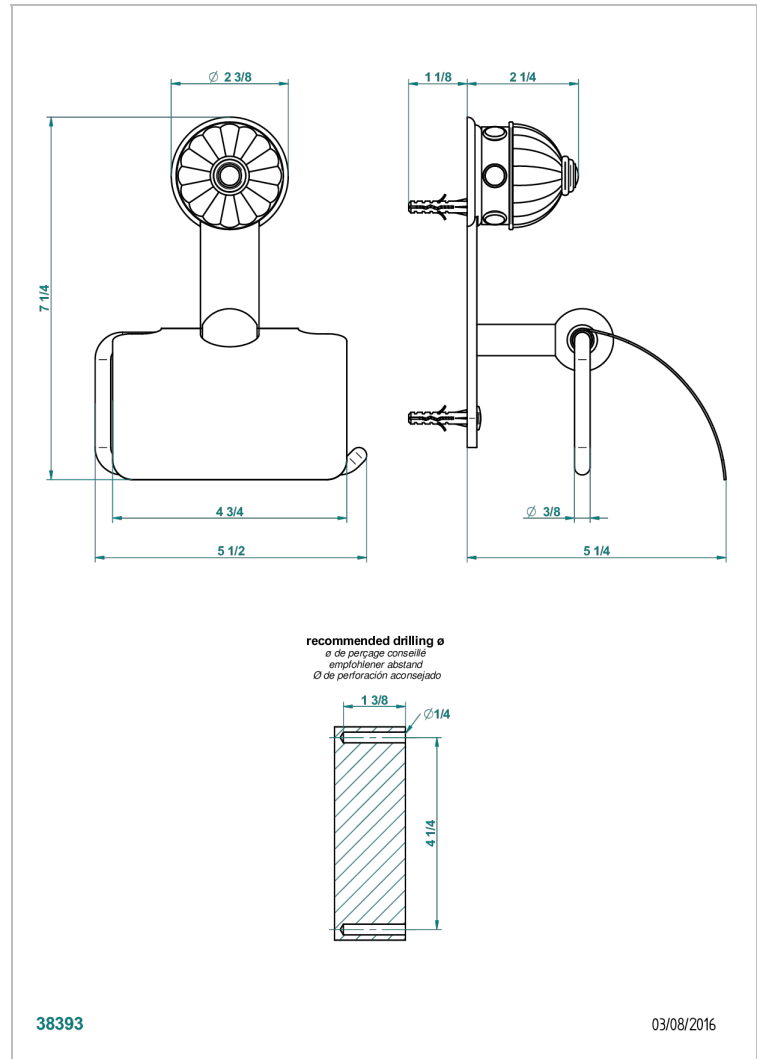

AMBOISE LAPIS LAZULI

A1K-538AC

Toilet paper holder, single mount with cover

THG[®]
PARIS

38393

03/08/2016

CHARACTERISTIC

- Amboise Lapis Lazuli
- Toilet paper holder, single mount with cover

Umber PVD - H66