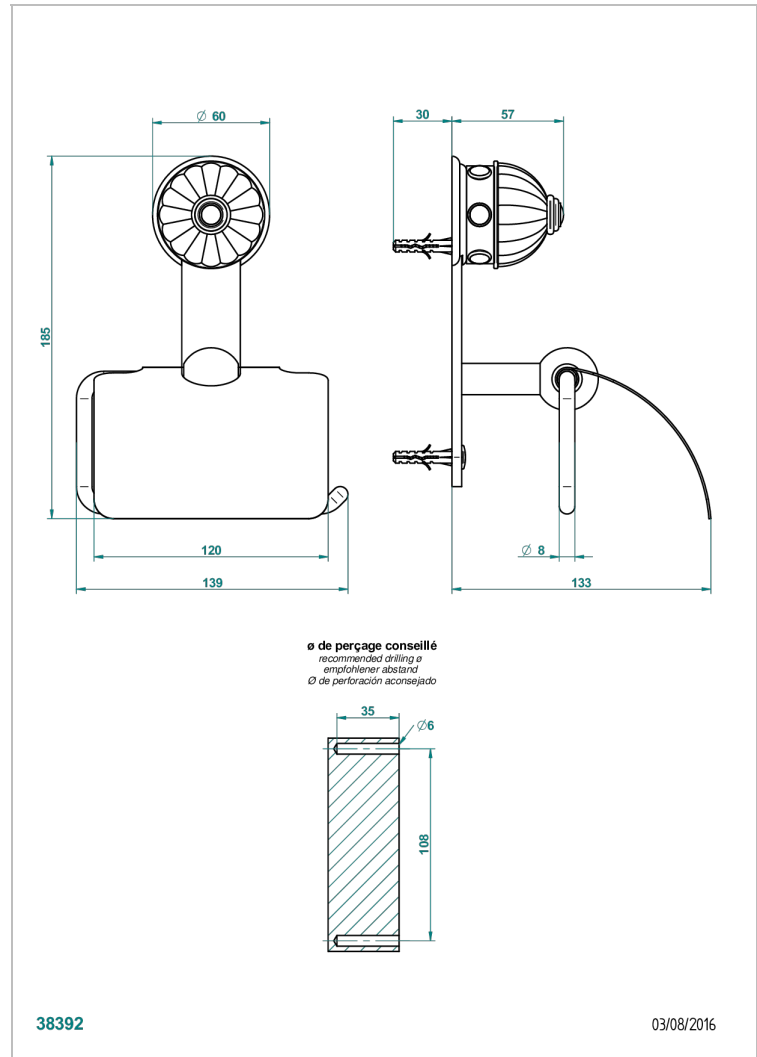

CHEVERNY MALACHITE

A1S-538AC

Toilet paper holder, single mount with cover

THG[®]
PARIS

CHARACTERISTIC

- Cheverny Malachite
- Toilet paper holder, single mount with cover

AVAILABLE FINITIONS

Black ceram - D30
Blush PVD - H62
Brass color PVD - H49
Brown bronze color PVD - F33
Chrome polished - A02
Chrome polished / gold polished - G02

Matt nickel color PVD - H56
Nickel antique / Sovereign - H28
Nickel color PVD - H55
Nickel polished - B01
Soft gold - F30
Soft matt gold - F31

Umber PVD - H66