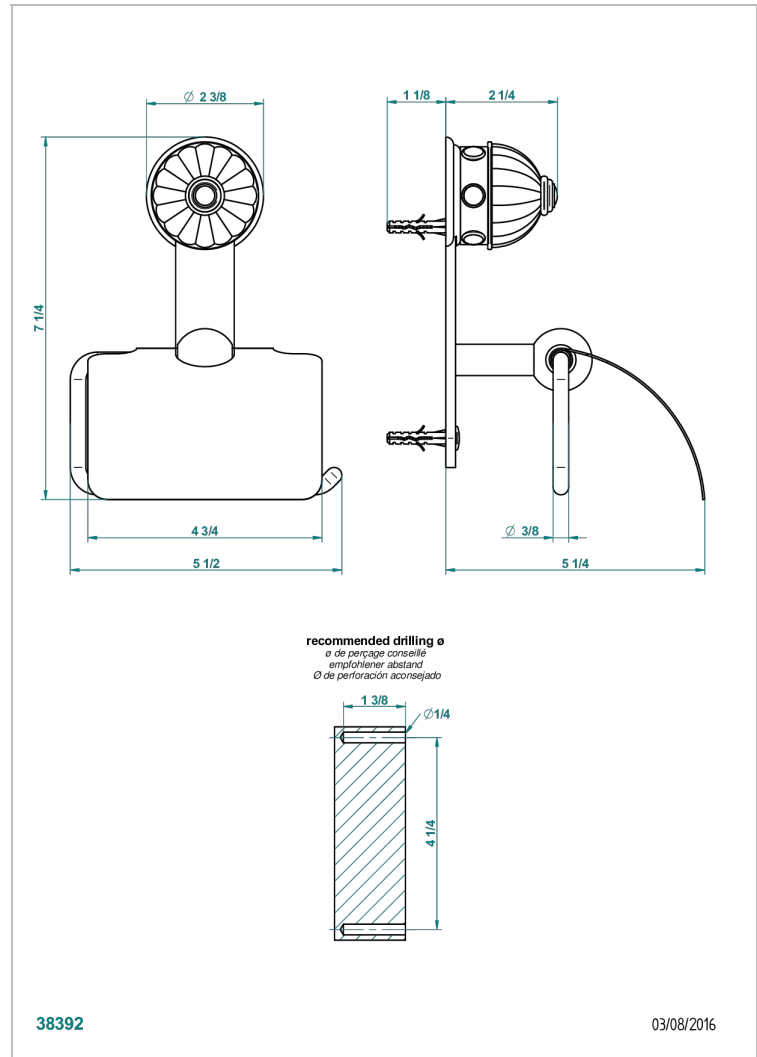

CHEVERNY MALACHITE

A1S-538AC

Toilet paper holder, single mount with cover

38392

03/08/2016

CHARACTERISTIC

- Cheverny Malachite
- Toilet paper holder, single mount with cover

AVAILABLE FINITIONS

Umber PVD - H66