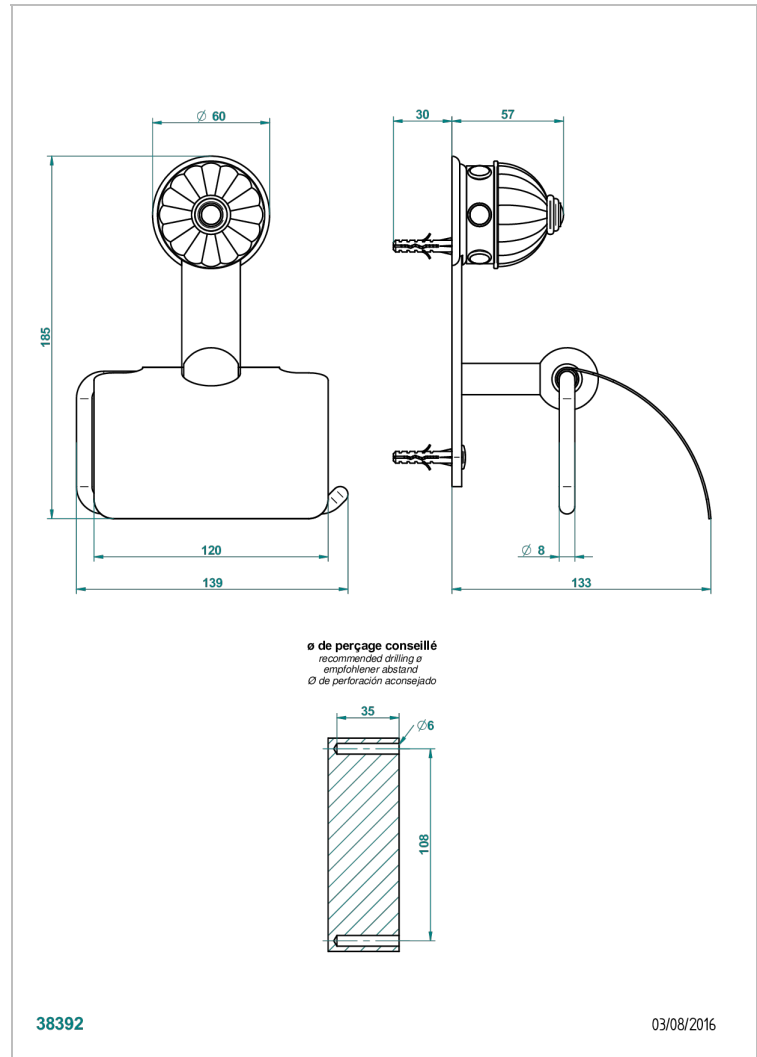

# AMBOISE MALACHITE

A1J-538AC

Toilet paper holder, single mount with cover

THG<sup>®</sup>  
PARIS

## CHARACTERISTIC

- Amboise Malachite
- Toilet paper holder, single mount with cover