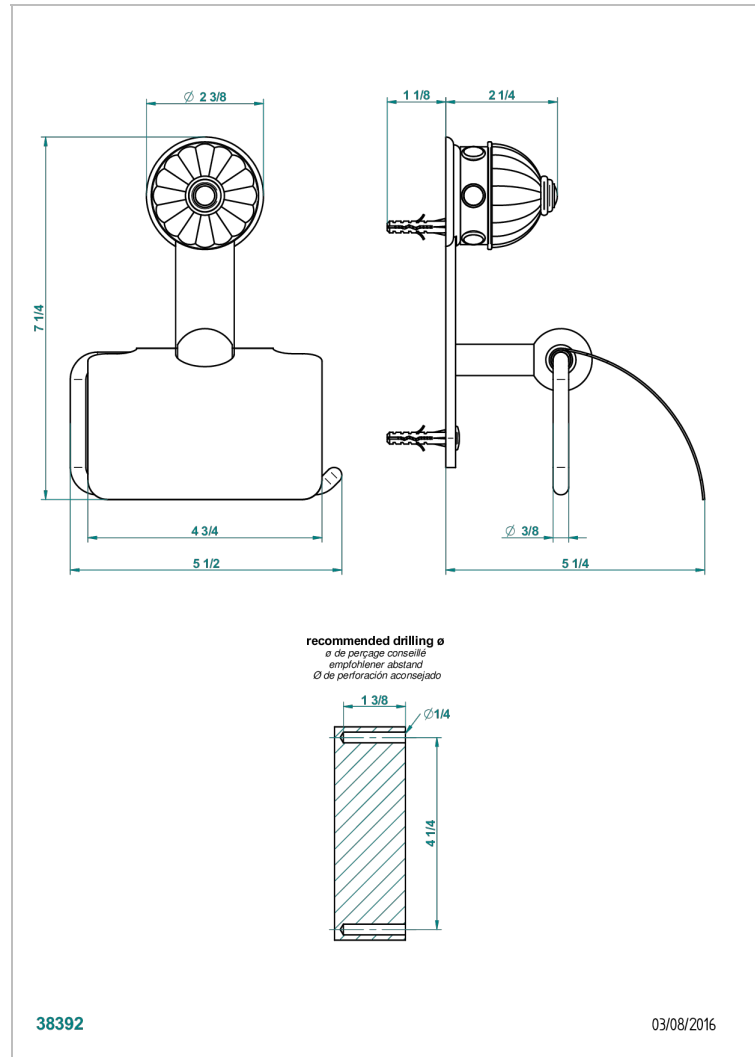

AMBOISE MALACHITE

A1J-538AC

Toilet paper holder, single mount with cover

CHARACTERISTIC

- Amboise Malachite
- Toilet paper holder, single mount with cover

AVAILABLE FINITIONS

Black ceram - D30
Blush PVD - H62
Brass color PVD - H49
Brown bronze color PVD - F33
Chrome polished - A02
Chrome polished / gold polished - G02

Matt nickel color PVD - H56
Nickel antique / Sovereign - H28
Nickel color PVD - H55
Nickel polished - B01
Soft gold - F30
Soft matt gold - F31

Umber PVD - H66