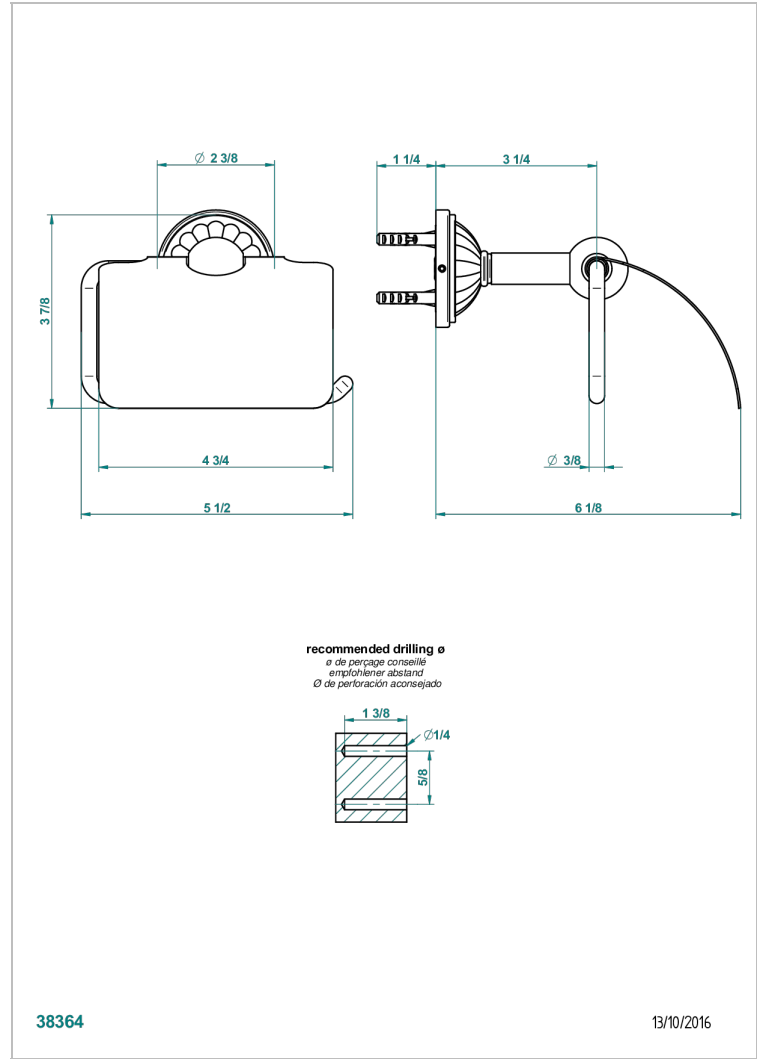

# MANDARINE SATINY CRYSTAL

U1E-538AC

THG<sup>®</sup>  
PARIS

Toilet paper holder, single mount with cover

## CHARACTERISTIC

- Mandarine Satiny crystal
- Toilet paper holder, single mount with cover