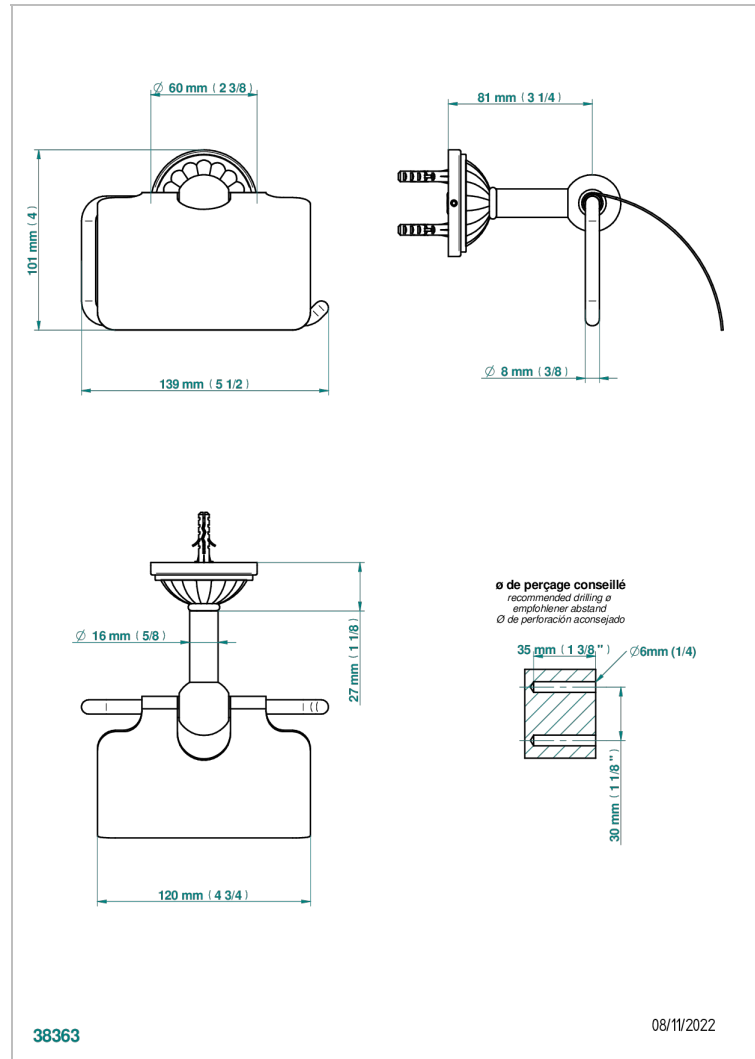

MANDARINE CLEAR CRYSTAL

U1D-538AC

Toilet paper holder, single mount with cover

THG[®]
PARIS

CHARACTERISTIC

- Mandarin Clear crystal
- Toilet paper holder, single mount with cover

AVAILABLE FINITIONS

Black ceram - D30
Blush PVD - H62
Brass color PVD - H49
Brown bronze color PVD - F33
Chrome polished - A02
Chrome polished / gold polished - G02