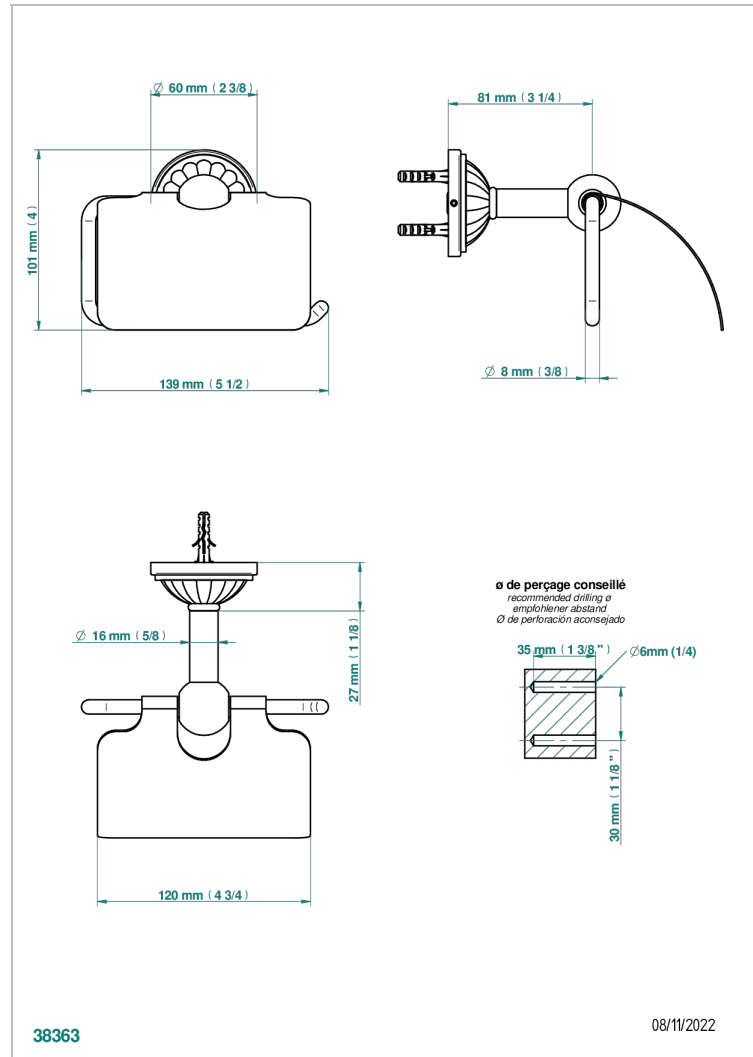

MANDARINE CLEAR CRYSTAL

U1D-538AC

Wall mounted WC paper holder with cover

THG[®]
PARIS

CHARACTERISTIC

- Mandarin Clear crystal
- Wall mounted WC paper holder with cover

AVAILABLE FINITIONS

Antique nickel - H28
Black ceram - D30
Blush PVD - H62
Brass color PVD - H49
Brown bronze color PVD - F33
Gold color PVD - H52

Nickel color PVD - H55
Polished chrome (color finish) - A02
Polished chrome / Polished gold (color finish) - G02
Polished gold (color finish) - F01
Polished nickel - B01
Soft gold - F30

Soft matt gold - F31
Umber PVD - H66
Varnished matt antique red copper (color finish) - H07