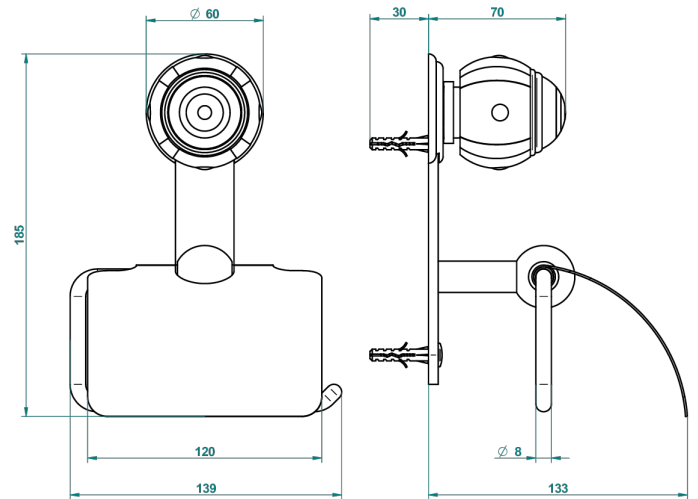

ITHAQUE GOLD DECOR

A7A-538AC

Toilet paper holder, single mount with cover

38342

28/09/2016

CHARACTERISTIC

- Ithaque Gold decor
- Toilet paper holder, single mount with cover

AVAILABLE FINITIONS

Black ceram - D30
Blush PVD - H62
Brass color PVD - H49
Brown bronze color PVD - F33
Chrome polished - A02
Chrome polished / gold polished - G02

Copper antique matt, coated - H07
Gold color PVD - H52
Gold mat - F07
Gold polished - F01
Graphite PVD - H64
Light coated bronze - D01

Matt Umber PVD - H67
Matt blush PVD - H60
Matt brass color PVD - H50
Matt brown bronze color PVD - F34
Matt chrome (American satin) - C02
Matt gold color PVD - H53

Matt graphite PVD - H65
Matt nickel (American satin) - C01
Matt nickel color PVD - H56
Nickel antique / Sovereign - H28
Nickel color PVD - H55
Nickel polished - B01

Soft gold - F30
Soft matt gold - F31
Umber PVD - H66