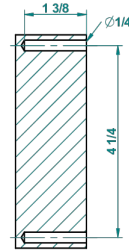

38342

28/09/2016

CHARACTERISTIC

- Ithaque Gold decor
- Toilet paper holder, single mount with cover

AVAILABLE FINITIONS

Black ceram - D30
Blush PVD - H62
Brass color PVD - H49
Brown bronze color PVD - F33
Chrome polished - A02
Chrome polished / gold polished - G02

Copper antique matt, coated - H07
Gold color PVD - H52
Gold mat - F07
Gold polished - F01
Graphite PVD - H64
Light coated bronze - D01

Matt Umber PVD - H67
Matt blush PVD - H60
Matt brass color PVD - H50
Matt brown bronze color PVD - F34
Matt chrome (American satin) - C02
Matt gold color PVD - H53

Matt graphite PVD - H65
Matt nickel (American satin) - C01
Matt nickel color PVD - H56
Nickel antique / Sovereign - H28
Nickel color PVD - H55
Nickel polished - B01

Soft gold - F30
Soft matt gold - F31
Umber PVD - H66